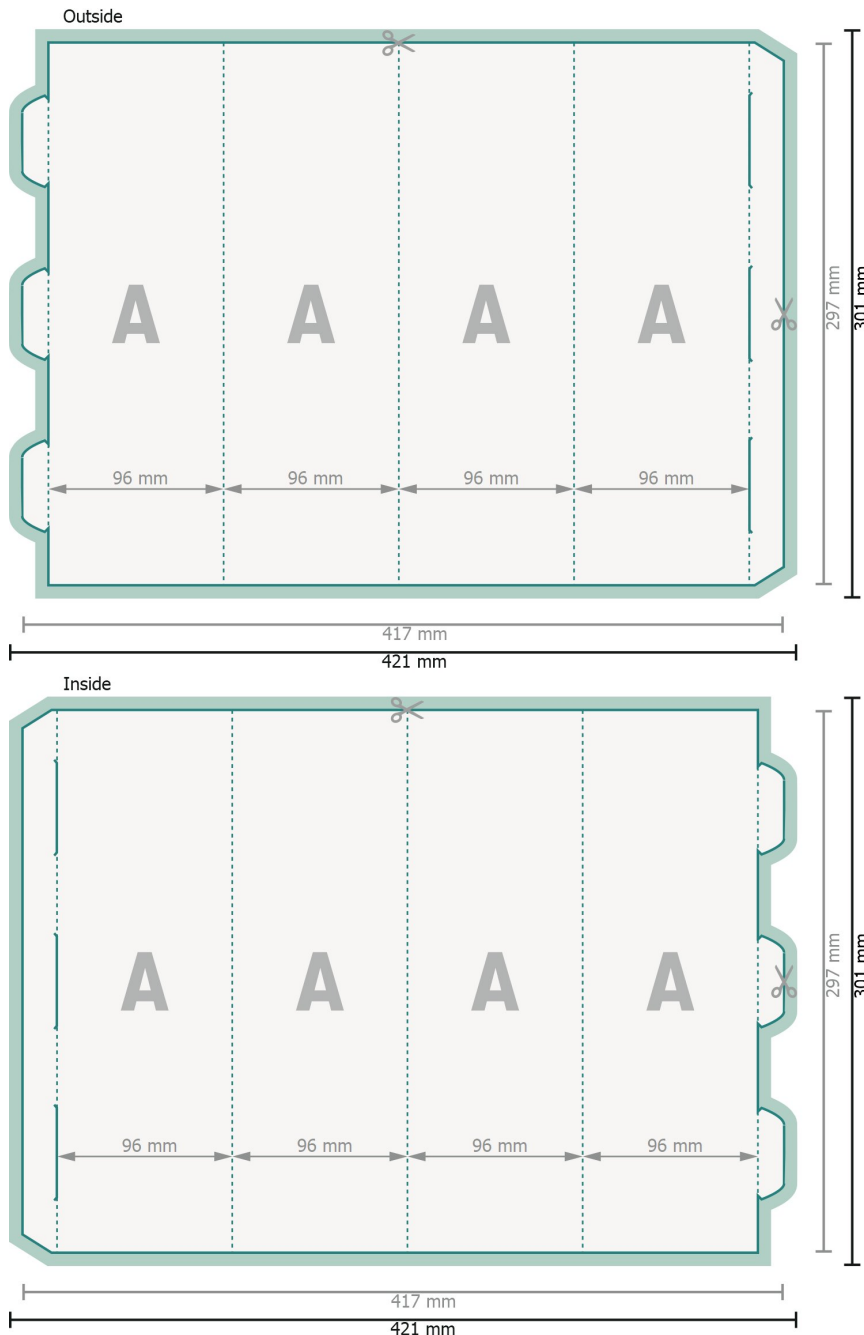

Displays, Square large

Dataformat (incl. 2 mm bleed):
42,1 x 30,1 cm

bleed:
2 mm

Trimmed size:
41,7 x 29,7 cm

Trimmed size (closed):
9,6 x 29,7 cm

Safety margin:
4 mm

Maintaining space between the text/information and the edge of the trimmed format prevents undesirable cuts.

Explanation of symbols

- Bleed
- Trimmed size
- Data format
- Creasing/Folding

Please remove the die line from the download template before generating your printfiles.
Please provide a second file (view file) to specify the position of the die line.

Please note:

Allow for trim allowance and safety margin according to instructions.

Arrange background graphics, images or graphics up to the edge of the data format.

Tolerances may occur during production due to cutting, punching and folding processes.