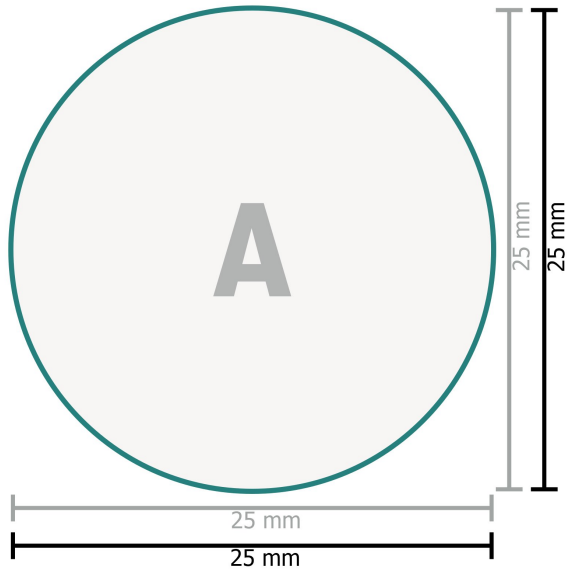

## Stamp Plate, for Trodat Printy 46025

Texts, objects and graphs must be created in 100 % black, no grey scales

**Data format:**

2,5 x 2,5 cm

**Safety margin:**

1 mm

Maintaining space between the text/information and the edge of the trimmed format prevents undesirable cuts.

**Explanation of symbols**

**A** Reading direction

— Trimmed size

— Data format

---

**Please note:**

Allow for trim allowance and safety margin according to instructions.

Arrange background graphics, images or graphics up to the edge of the data format.