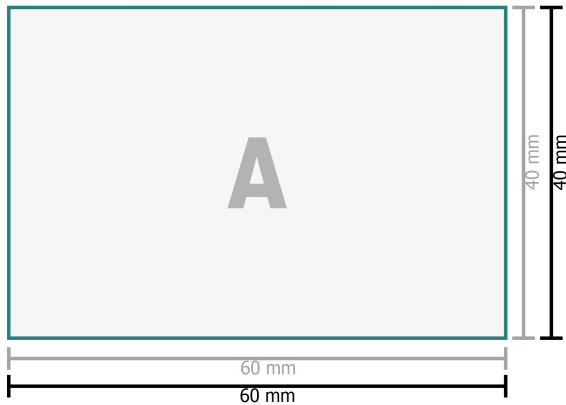

Stamp Plate for Professional 5274

Texts, objects and graphs must be created in 100 % black,
no grey scales

Data format:

6 x 4 cm

Safety margin:

1 mm

Maintaining space between the text/information and the edge of the trimmed format prevents undesirable cuts.

Explanation of symbols

A Reading direction

— Trimmed size

— Data format

Please note:

Allow for trim allowance and safety margin according to instructions.

Arrange background graphics, images or graphics up to the edge of the data format.