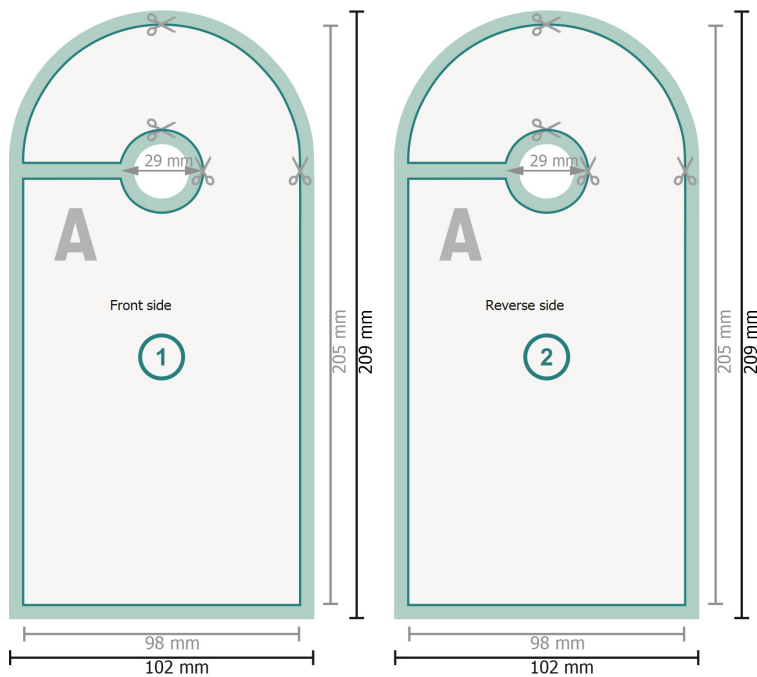

Door Hangers, 4/4

#60

Please remove the die line from the download template before generating your printfiles.
Please provide a second file (view file) to specify the position of the die line.

Dataformat (incl. 2 mm bleed):

10,2 x 20,9 cm

Trimmed size (closed):

9,8 x 20,5 cm

Safety margin:

4 mm

Maintaining space between the text/information and the edge of the trimmed format prevents undesirable cuts.

bleed:

2 mm

Explanation of symbols

Bleed

Reading direction

Trimmed size

Data format

We will cut/perforate your product here

Please note:

Allow for trim allowance and safety margin according to instructions.

Arrange background graphics, images or graphics up to the edge of the data format.

Tolerances may occur during production due to cutting, punching and folding processes.

Printing data: Instructions and templates can be found under the menu item *Printing data* at www.onlineprinters.com