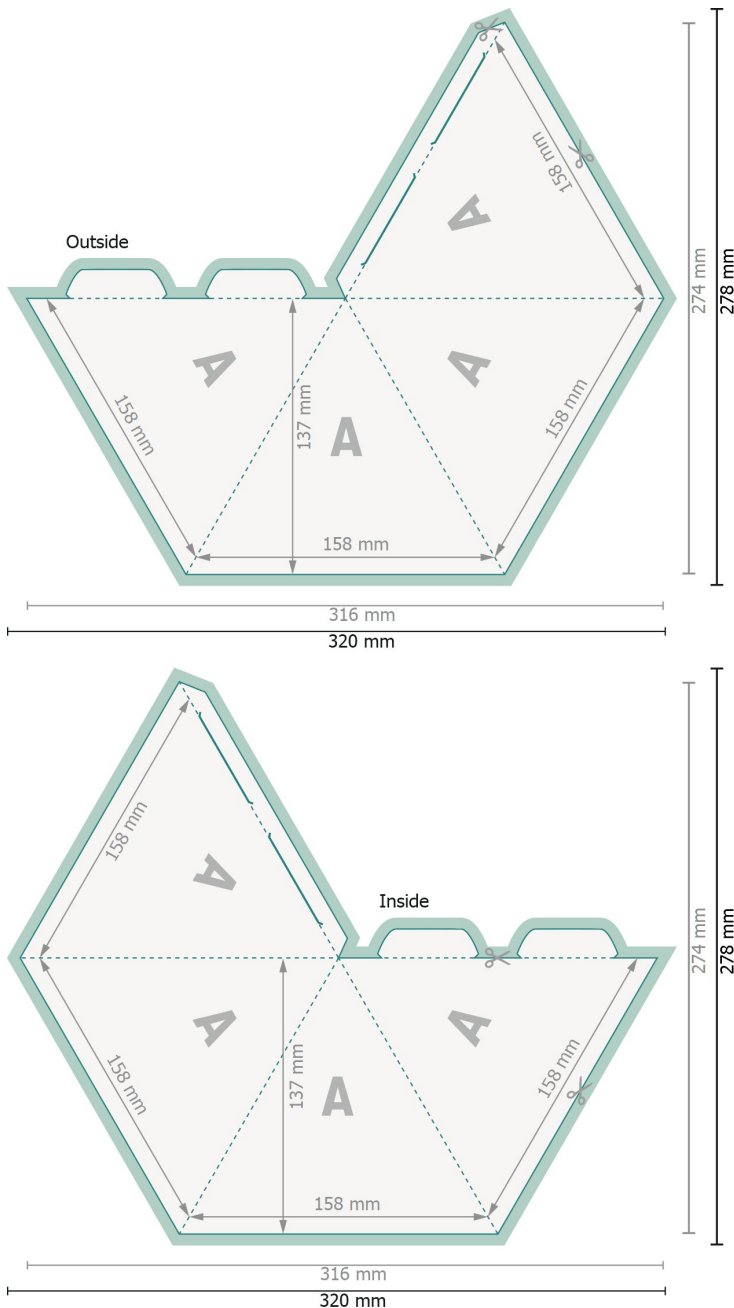

## Pyramid 4-sided

**Dataformat (incl. 2 mm bleed):**  
32 x 27,8 cm

**bleed:**  
2 mm

**Trimmed size:**  
31,6 x 27,4 cm

**Trimmed size (closed):**  
15,8 x 13,7 cm

**Safety margin:**  
4 mm

Maintaining space between the text/information and the edge of the trimmed format prevents undesirable cuts.

### Explanation of symbols

-  Bleed
-  Trimmed size
-  Data format
-  We will cut/perforate your product here
-  Creasing/Folding

Please remove the die line from the download template before generating your printfiles.  
Please provide a second file (view file) to specify the position of the die line.

### Please note:

Allow for trim allowance and safety margin according to instructions.

Arrange background graphics, images or graphics up to the edge of the data format.

Tolerances may occur during production due to cutting, punching and folding processes.