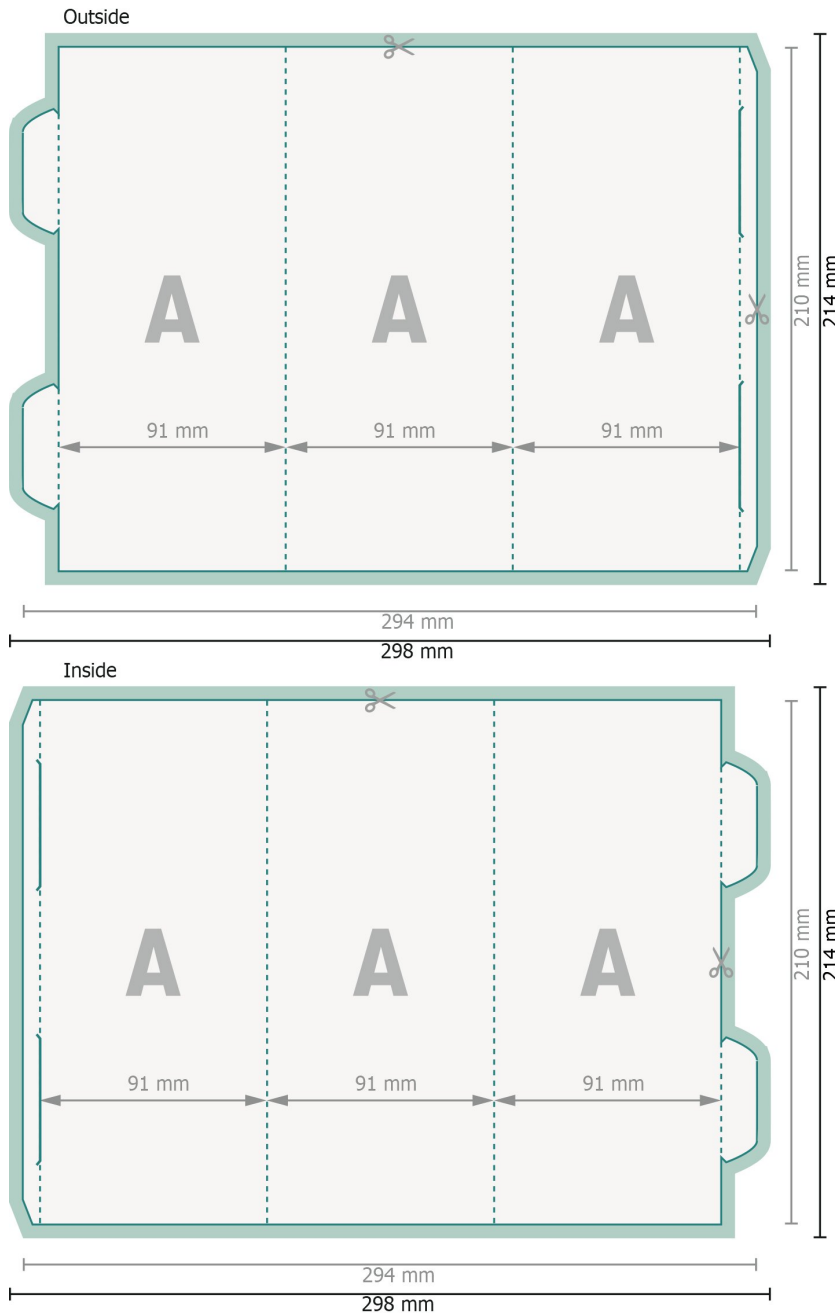

Displays, Prism medium

Dataformat (incl. 2 mm bleed):
29,8 x 21,4 cm

bleed:
2 mm

Trimmed size:
29,4 x 21 cm

Trimmed size (closed):
9,1 x 21 cm

Safety margin:
4 mm

Maintaining space between the text/information and the edge of the trimmed format prevents undesirable cuts.

Explanation of symbols

- Bleed
- Trimmed size
- Data format
- We will cut/perforate your product here
- Creasing/Folding

Please remove the die line from the download template before generating your printfiles.
Please provide a second file (view file) to specify the position of the die line.

Please note:

Allow for trim allowance and safety margin according to instructions.

Arrange background graphics, images or graphics up to the edge of the data format.

Tolerances may occur during production due to cutting, punching and folding processes.