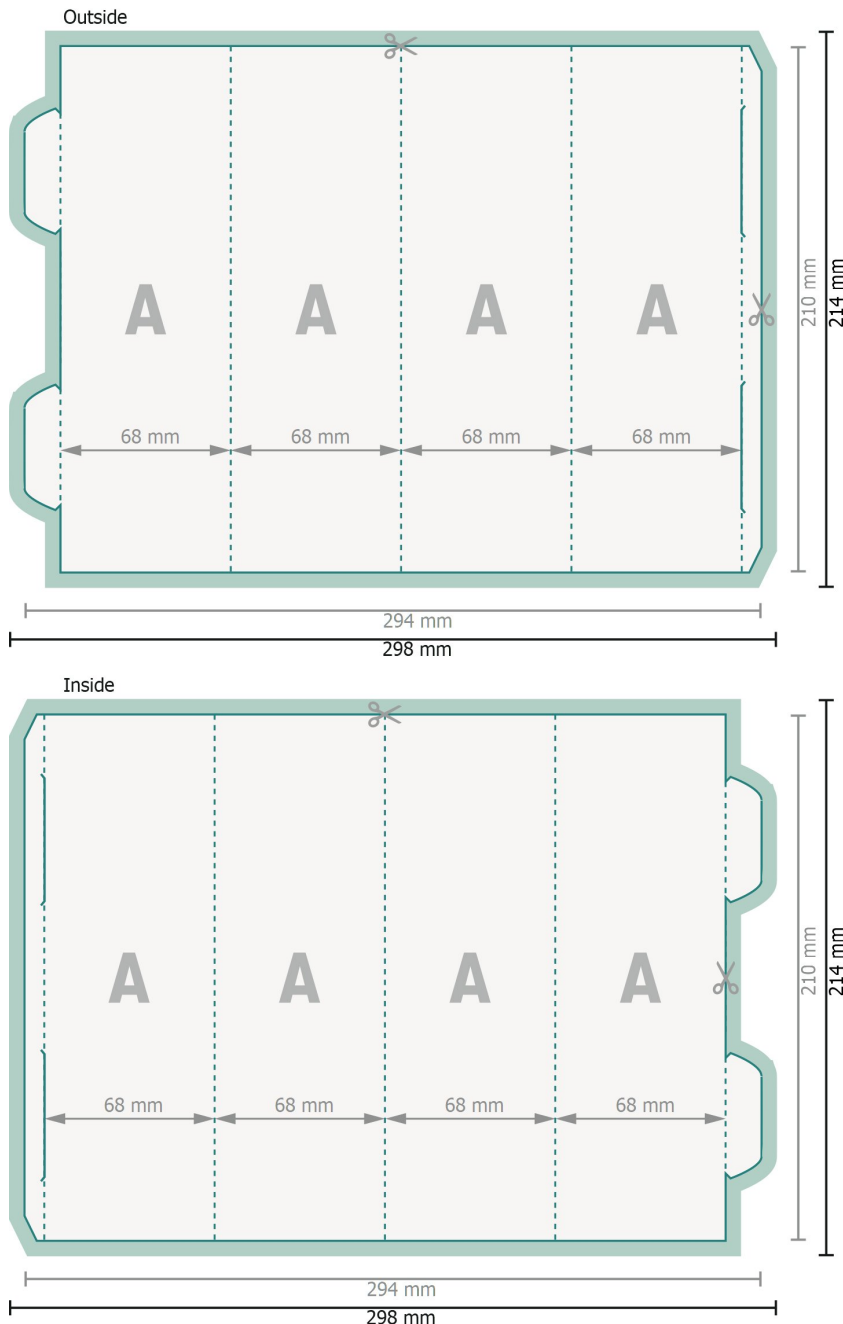

Displays, Square medium

Dataformat (incl. 2 mm bleed):
29,8 x 21,4 cm

bleed:
2 mm

Trimmed size:
29,4 x 21 cm

Trimmed size (closed):
6,8 x 21 cm

Safety margin:
4 mm

Maintaining space between the text/information and the edge of the trimmed format prevents undesirable cuts.

Explanation of symbols

-  Bleed
-  Trimmed size
-  Data format
-  Creasing/Folding

Please remove the die line from the download template before generating your printfiles.
Please provide a second file (view file) to specify the position of the die line.

Please note:

Allow for trim allowance and safety margin according to instructions.

Arrange background graphics, images or graphics up to the edge of the data format.

Tolerances may occur during production due to cutting, punching and folding processes.