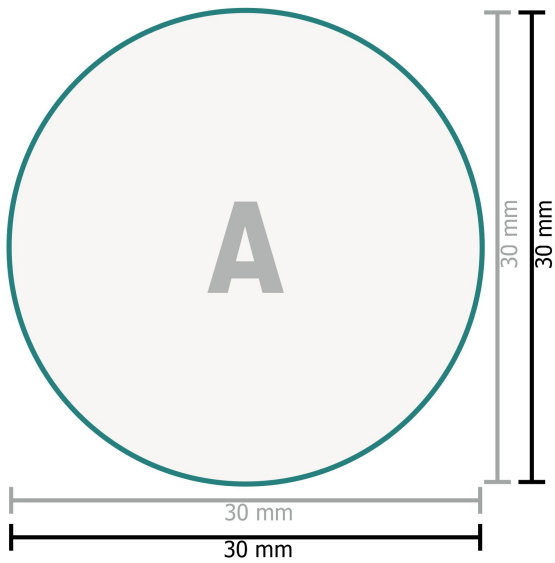

Wooden Stamp incl. stamp plate

Texts, objects and graphs must be created in 100 % black, no grey scales

Data format:

3 x 3 cm

Safety margin:

1 mm

Maintaining space between the text/information and the edge of the trimmed format prevents undesirable cuts.

Explanation of symbols

A Reading direction

—| Trimmed size

—| Data format

Please note:

Allow for trim allowance and safety margin according to instructions.

Arrange background graphics, images or graphics up to the edge of the data format.