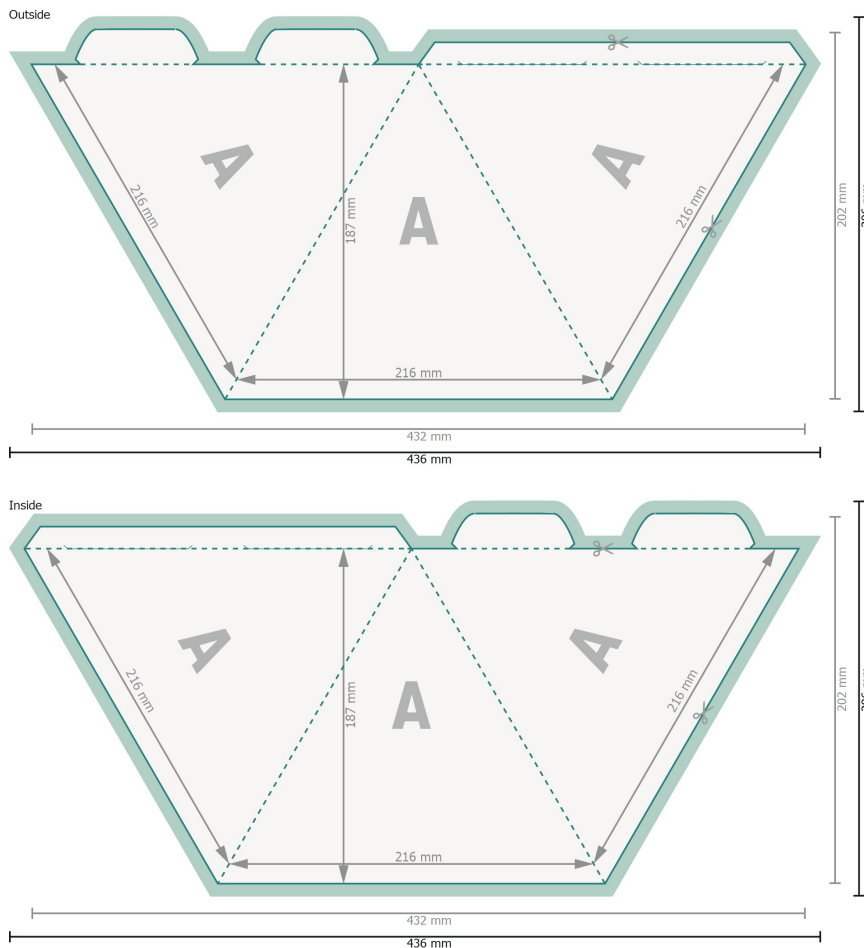

Pyramid 3-sided

Dataformat (incl. 2 mm bleed):
43,6 x 20,6 cm

bleed:
2 mm

Trimmed size:
43,2 x 20,2 cm

Trimmed size (closed):
21,6 x 18,7 cm

Safety margin:
4 mm

Maintaining space between the text/information and the edge of the trimmed format prevents undesirable cuts.

Explanation of symbols

- Bleed
- Trimmed size
- Data format
- We will cut/perforate your product here
- Creasing/Folding

Please remove the die line from the download template before generating your printfiles.
Please provide a second file (view file) to specify the position of the die line.

Please note:

Allow for trim allowance and safety margin according to instructions.

Arrange background graphics, images or graphics up to the edge of the data format.

Tolerances may occur during production due to cutting, punching and folding processes.