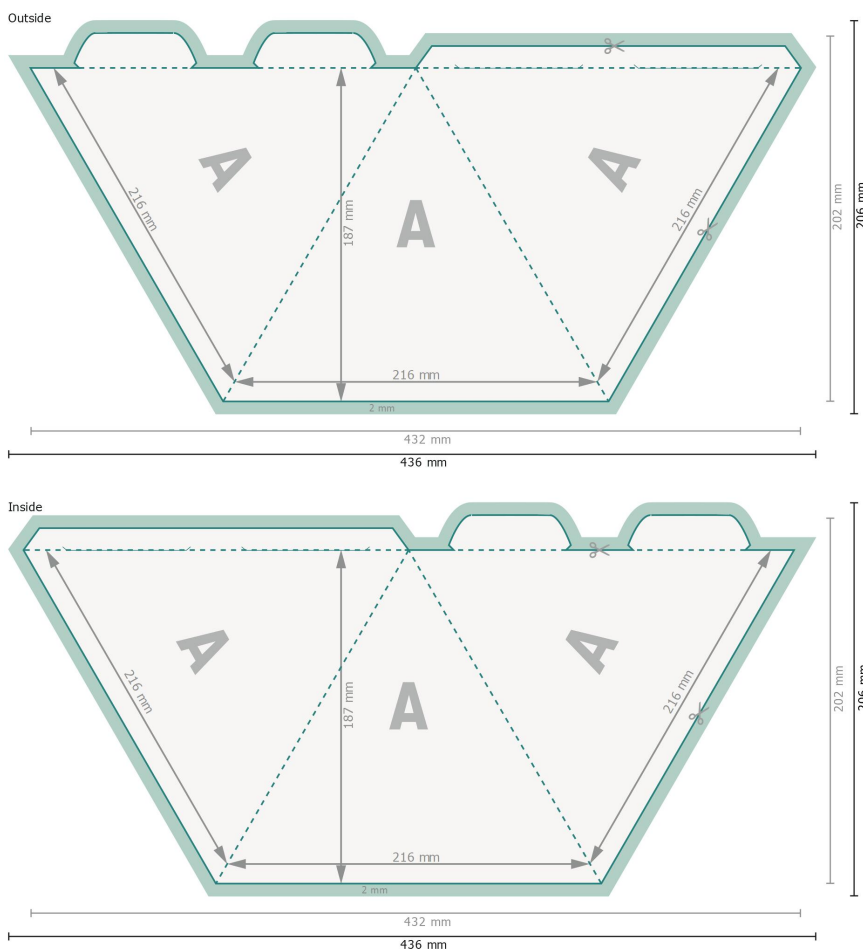

Pyramid 3-sided

Data format:
43,6 x 20,6 cm

Trimmed size:
43,2 x 20,2 cm

Trimmed size (closed):
21,6 x 18,7 cm

Safety margin:
4 mm

Maintaining space between the text/information and the edge of the trimmed format prevents undesirable cuts.

Explanation of symbols

- Irregular shape bleed
- Reading direction
- Trimmed size
- Data format
- We will cut/perforate your product here
- Creasing/Folding

Please note:

Allow for trim allowance and safety margin according to instructions.

Arrange background graphics, images or graphics up to the edge of the data format.

Tolerances may occur during production due to cutting, punching and folding processes.

Printing data: Instructions and templates can be found under the menu item *Printing data* at www.onlineprinters.com