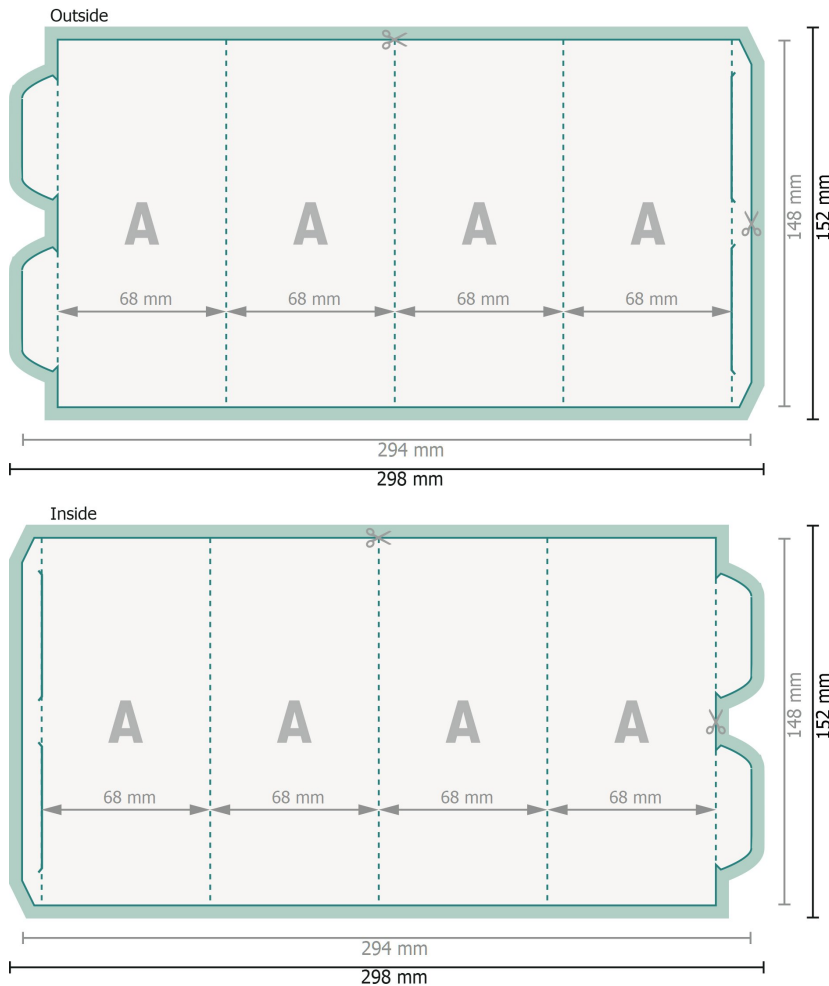

Displays, Square small

Dataformat (incl. 2 mm bleed):
29,8 x 15,2 cm

bleed:
2 mm

Trimmed size:
29,4 x 14,8 cm

Trimmed size (closed):
6,8 x 14,8 cm

Safety margin:
4 mm

Maintaining space between the text/information and the edge of the trimmed format prevents undesirable cuts.

Explanation of symbols

- Bleed
- Trimmed size
- Data format
- Creasing/Folding

Please remove the die line from the download template before generating your printfiles.
Please provide a second file (view file) to specify the position of the die line.

Please note:

Allow for trim allowance and safety margin according to instructions.

Arrange background graphics, images or graphics up to the edge of the data format.

Tolerances may occur during production due to cutting, punching and folding processes.