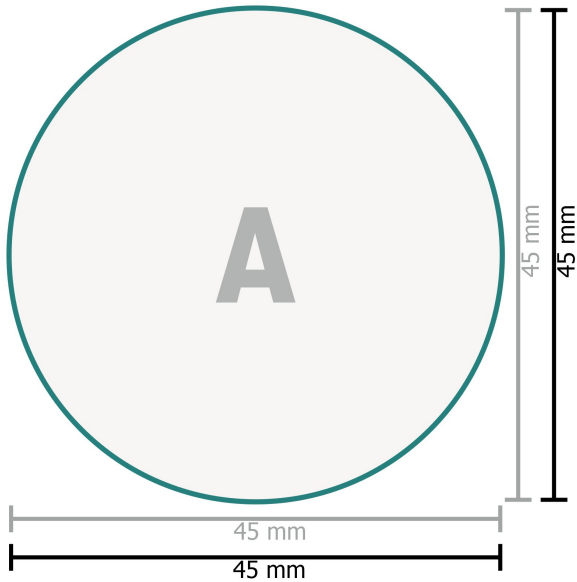

Stamp Plate for Professional 52045

Texts, objects and graphs must be created in 100 % black, no grey scales

Data format:

4,5 x 4,5 cm

Safety margin:

1 mm

Maintaining space between the text/information and the edge of the trimmed format prevents undesirable cuts.

Explanation of symbols

A Reading direction

—|— Trimmed size

—|— Data format

Please note:

Allow for trim allowance and safety margin according to instructions.

Arrange background graphics, images or graphics up to the edge of the data format.