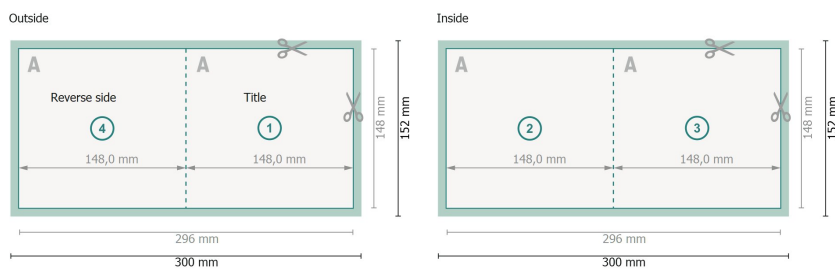

Eco/natural paper folded cards, A5-Square

1 fold

Dataformat (incl. 2 mm bleed):
30 x 15,2 cm

bleed:
2 mm

Trimmed size:
29,6 x 14,8 cm

Trimmed size (closed):
14,8 x 14,8 cm

Safety margin:
4 mm

Maintaining space between the text/information and the edge of the trimmed format prevents undesirable cuts.

Explanation of symbols

 Bleed

 Reading direction

 Trimmed size

 Data format

 We will cut/perforate your product here

Please note:

Allow for trim allowance and safety margin according to instructions.

Arrange background graphics, images or graphics up to the edge of the data format.

Tolerances may occur during production due to cutting, punching and folding processes.

Printing data: Instructions and templates can be found under the menu item *Printing data* at www.onlineprinters.com