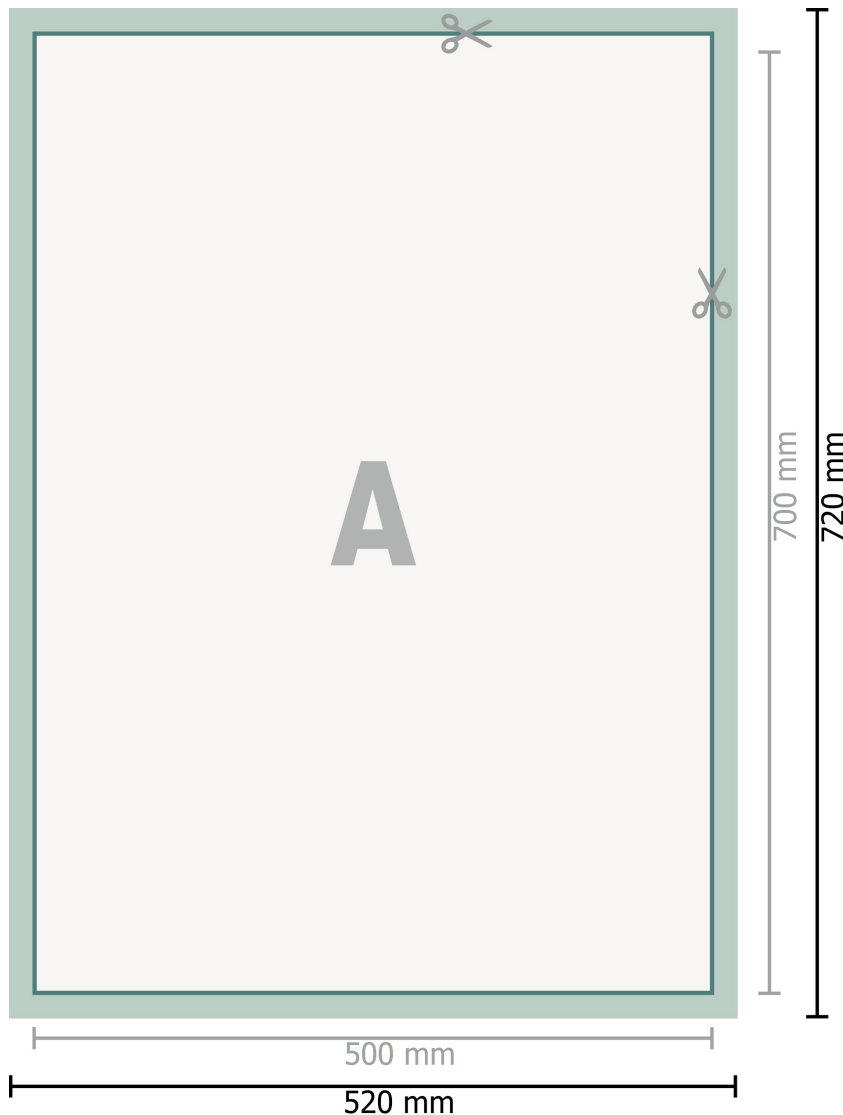

Fabric Posters, print only, B2

**Dataformat (incl. 10 mm inlay):**

52 x 72 cm

Inlay:

10 mm

Trimmed size:

50 x 70 cm

Safety margin:

4 mm

Maintaining space between the text/information and the edge of the trimmed format prevents undesirable cuts.

Explanation of symbols

A Reading direction

—|— Trimmed size

—|— Data format

■ inlay

Please note:

Allow for trim allowance and safety margin according to instructions.

Arrange background graphics, images or graphics up to the edge of the data format.

Tolerances may occur during production due to cutting, punching and folding processes.