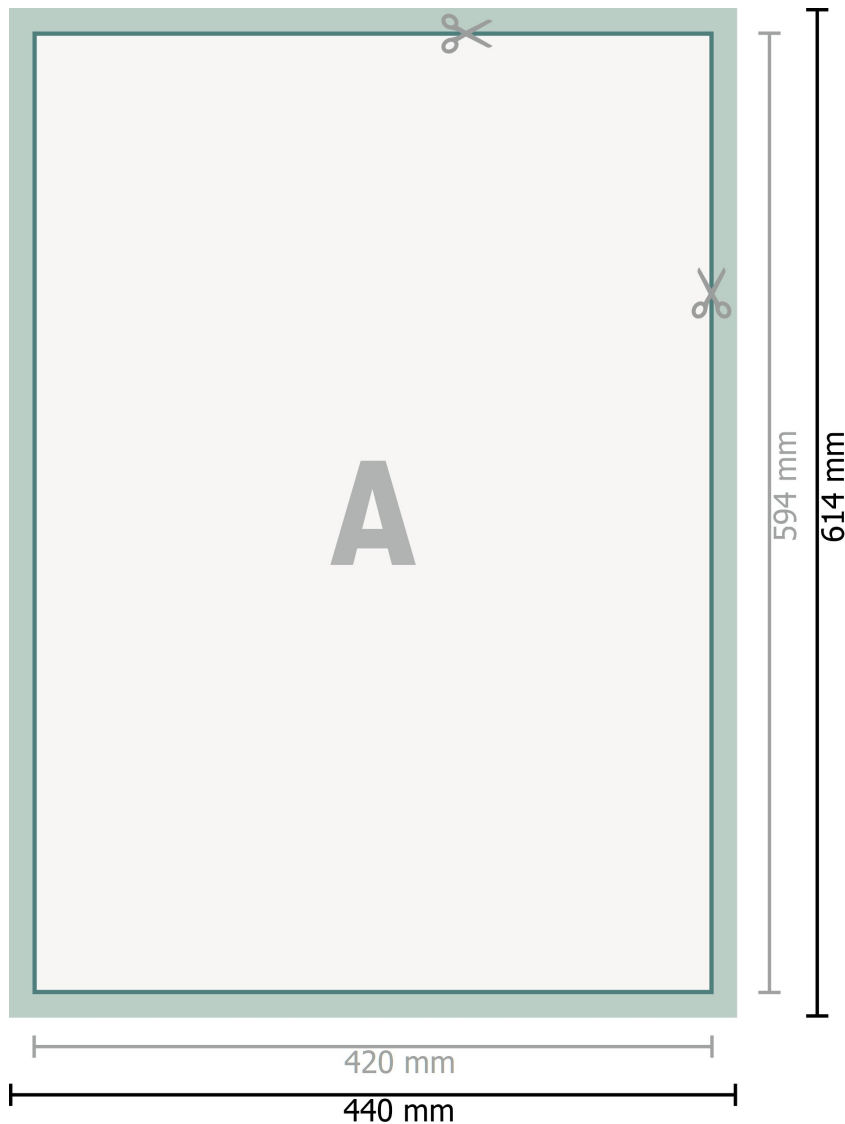

Fabric Posters, print only, A2

**Dataformat (incl. 10 mm inlay):**

44 x 61,4 cm

Inlay:

10 mm

Trimmed size:

42 x 59,4 cm

Safety margin:

4 mm

Maintaining space between the text/information and the edge of the trimmed format prevents undesirable cuts.

Explanation of symbols

A Reading direction

—|— Trimmed size

—|— Data format

■ inlay

Please note:

Allow for trim allowance and safety margin according to instructions.

Arrange background graphics, images or graphics up to the edge of the data format.

Tolerances may occur during production due to cutting, punching and folding processes.