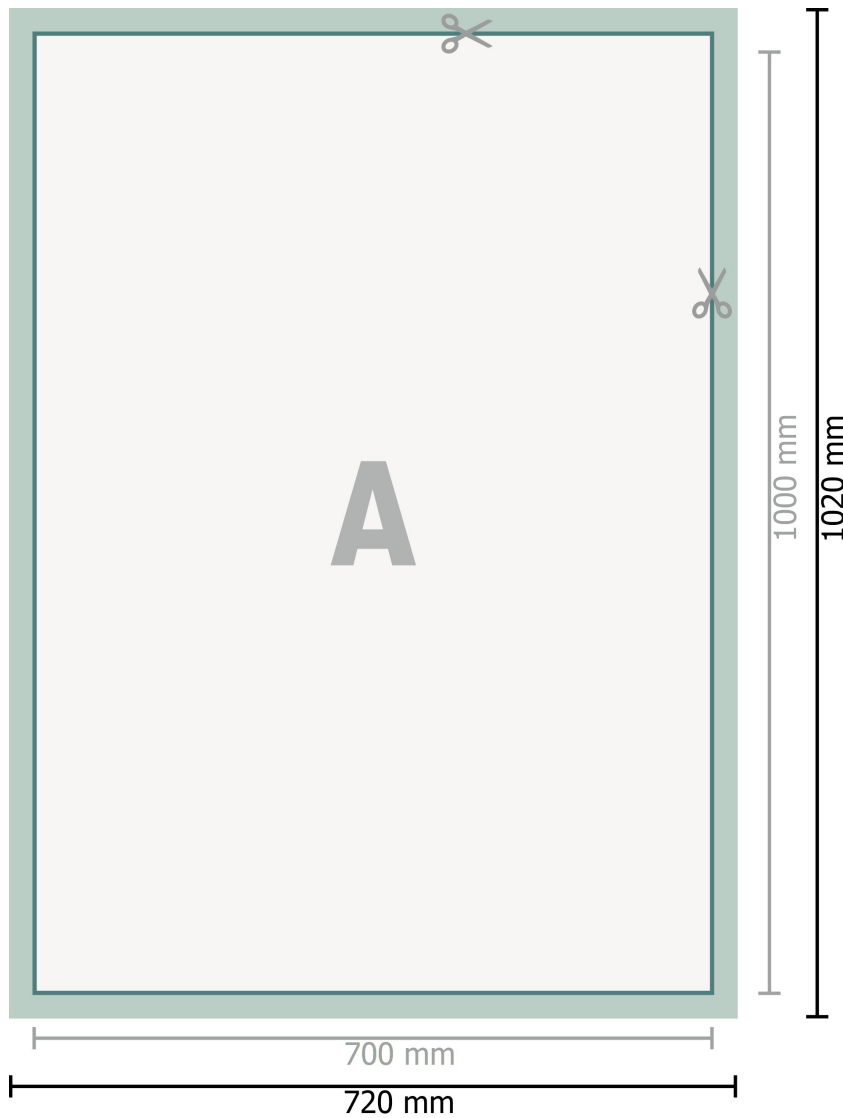

## Fabric Posters, print only, B1

**Dataformat (incl. 10 mm inlay):**

72 x 102 cm

**Inlay:**

10 mm

**Trimmed size:**

70 x 100 cm

**Safety margin:**

4 mm

Maintaining space between the text/information and the edge of the trimmed format prevents undesirable cuts.

**Explanation of symbols**

**A** Reading direction

—|— Trimmed size

—|— Data format

■ inlay

---

**Please note:**

Allow for trim allowance and safety margin according to instructions.

Arrange background graphics, images or graphics up to the edge of the data format.

Tolerances may occur during production due to cutting, punching and folding processes.