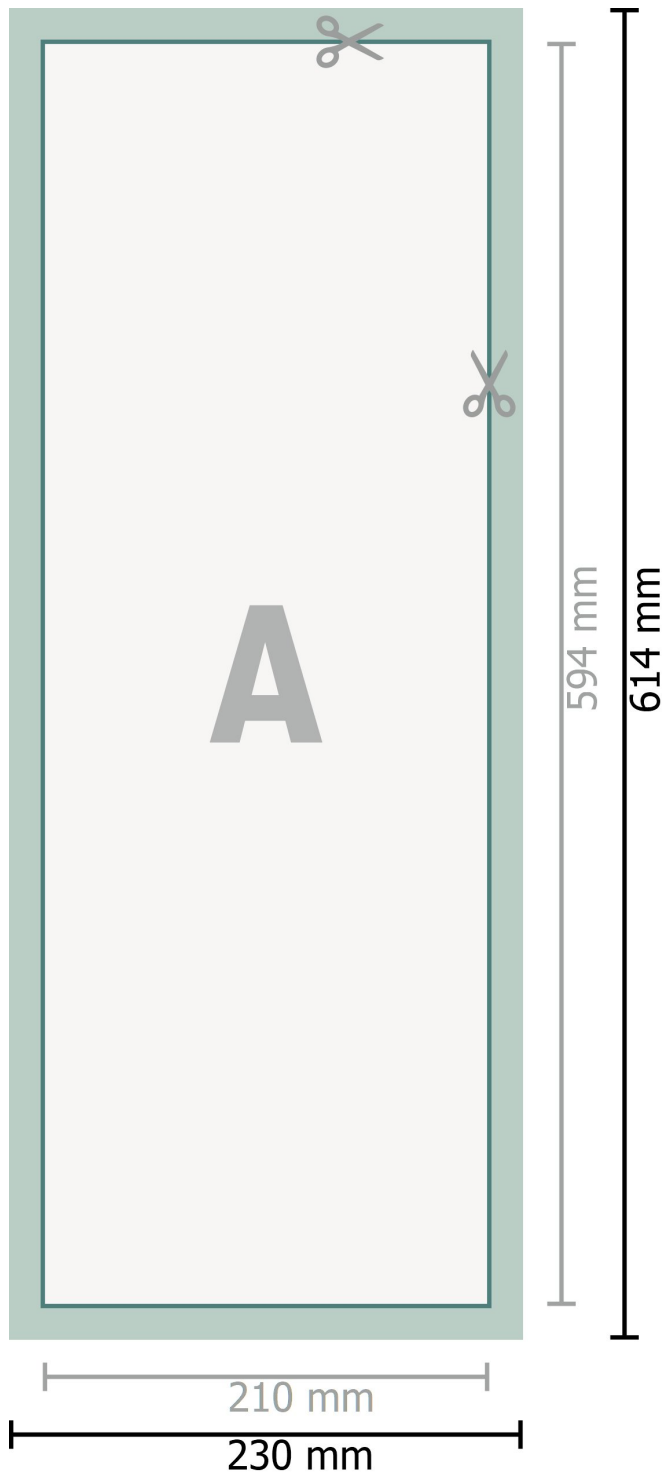

Fabric Posters, print only, A2 Half

**Dataformat (incl. 10 mm inlay):**

23 x 61,4 cm

Inlay:

10 mm

Trimmed size:

21 x 59,4 cm

Safety margin:

4 mm

Maintaining space between the text/information and the edge of the trimmed format prevents undesirable cuts.

Explanation of symbols

A Reading direction

—|— Trimmed size

—|— Data format

■ inlay

Please note:

Allow for trim allowance and safety margin according to instructions.

Arrange background graphics, images or graphics up to the edge of the data format.

Tolerances may occur during production due to cutting, punching and folding processes.