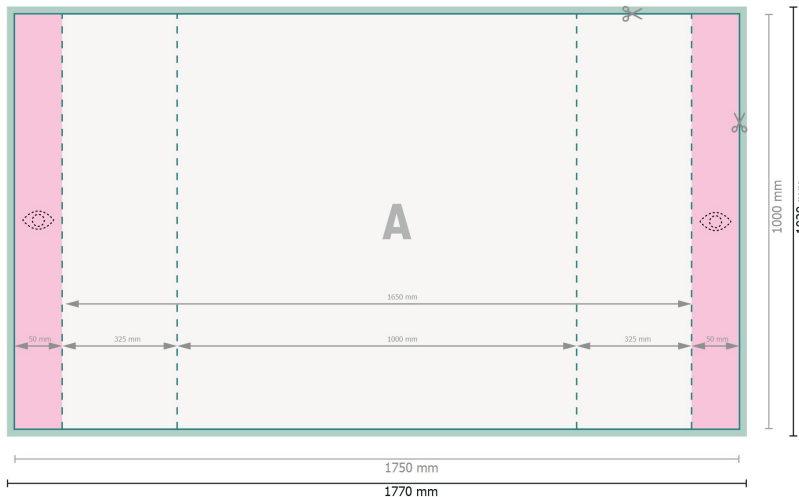

Folding fabric counter, incl. print, 177 x 102 cm

Dataformat (incl. 10 mm bleed):
177 x 102 cm

Trimmed size:
175 x 100 cm

Product dimensions:
106 x 102 cm

Safety margin:
100 mm

Maintaining space between the text/information and the edge of the trimmed format prevents undesirable cuts.

Explanation of symbols

Bleed

Reading direction

Trimmed size

Data format

We will cut/perforate your product here

Limited visibility area

Please note:

Allow for trim allowance and safety margin according to instructions.

Arrange background graphics, images or graphics up to the edge of the data format.

Tolerances may occur during production due to cutting, punching and folding processes.