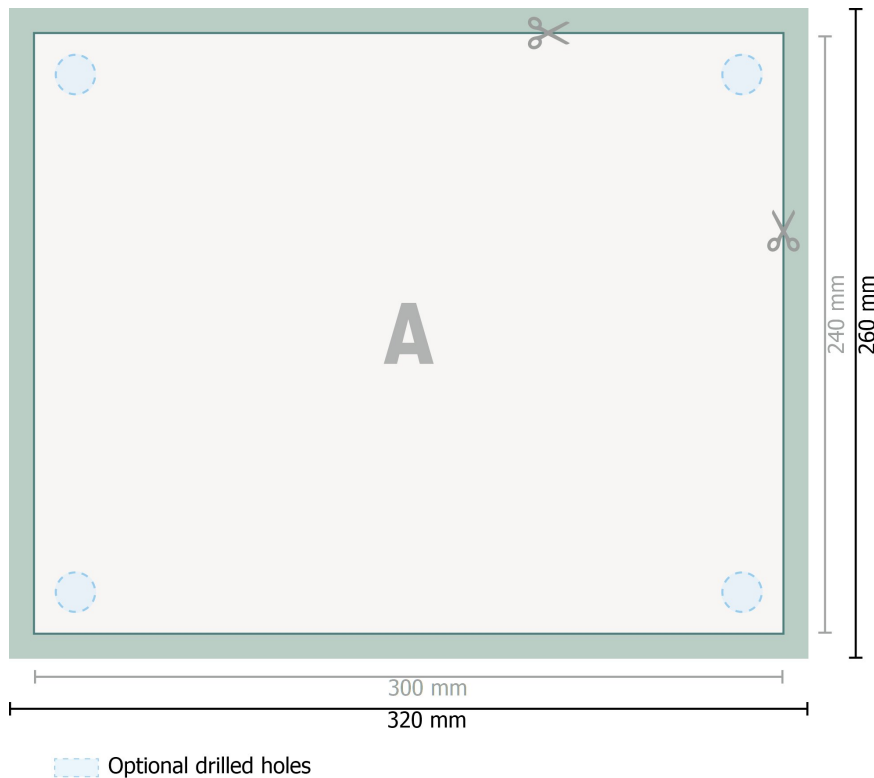

## Rigid foam boards, 30 cm 24 cm

**Dataformat (incl. 10 mm bleed):**

32 x 26 cm

**Trimmed size:**

30 x 24 cm

**bleed:**

10 mm

**Safety margin:**

4 mm

Maintaining space between the text/information and the edge of the trimmed format prevents undesirable cuts.

**Explanation of symbols**

Bleed

Reading direction

Trimmed size

Data format

We will cut/perforate your product here

---

**Please note:**

Allow for trim allowance and safety margin according to instructions.

Arrange background graphics, images or graphics up to the edge of the data format.

Tolerances may occur during production due to cutting, punching and folding processes.