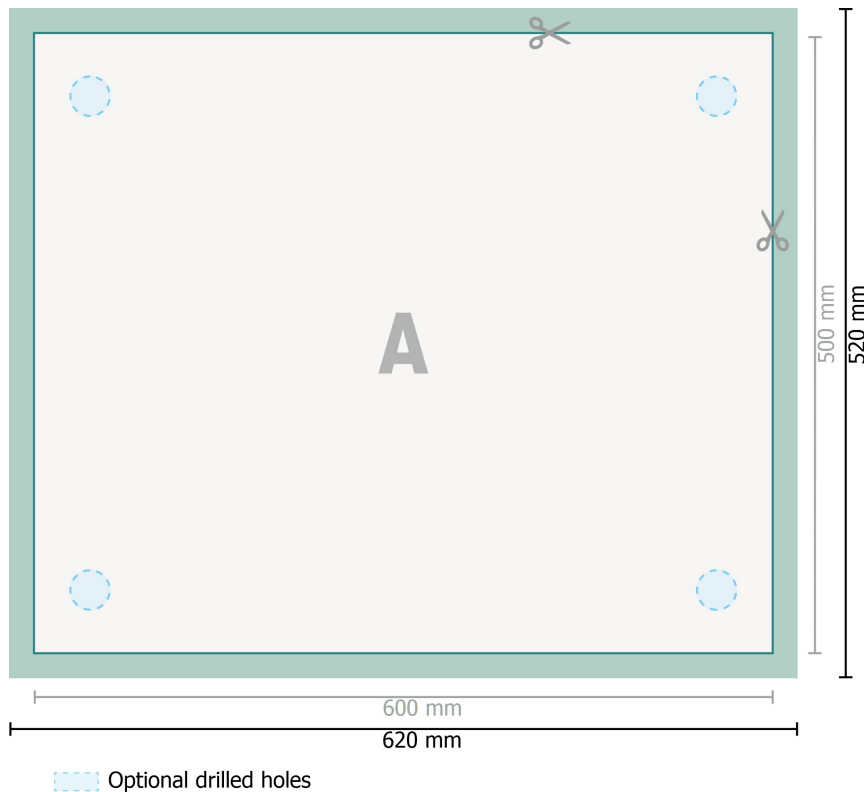

Rigid foam boards, 60 x 50 cm

Dataformat (incl. 10 mm bleed):
62 x 52 cm

Trimmed size:
60 x 50 cm

bleed:
10 mm

Safety margin:
4 mm

Maintaining space between the text/information and the edge of the trimmed format prevents undesirable cuts.

Explanation of symbols

Bleed

Reading direction

Trimmed size

Data format

We will cut/perforate your product here

Please note:

Allow for trim allowance and safety margin according to instructions.

Arrange background graphics, images or graphics up to the edge of the data format.

Tolerances may occur during production due to cutting, punching and folding processes.

Printing data: Instructions and templates can be found under the menu item *Printing data* at www.onlineprinters.com