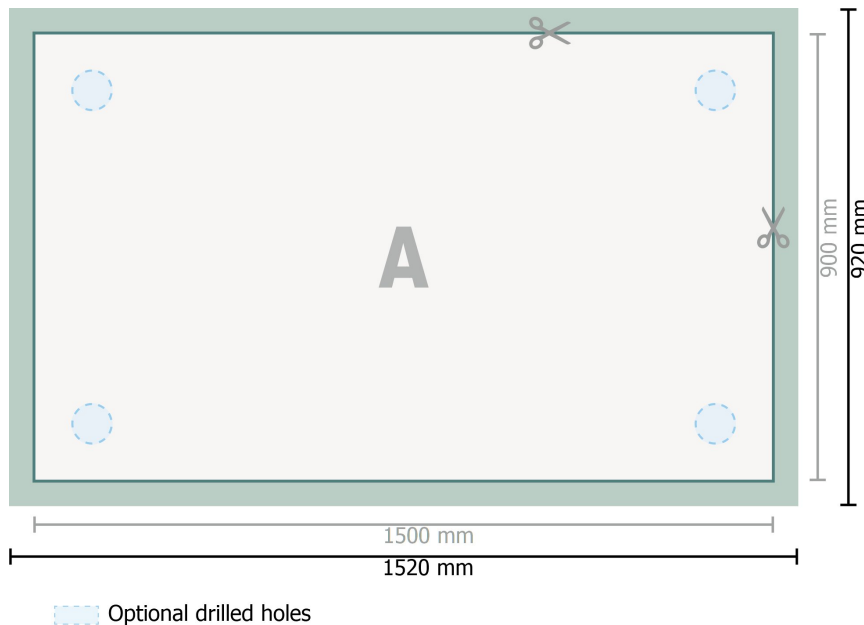

Rigid foam boards, 150 x 90 cm

Dataformat (incl. 10 mm bleed):
152 x 92 cm

Trimmed size:
150 x 90 cm

bleed:
10 mm

Safety margin:
4 mm

Maintaining space between the text/information and the edge of the trimmed format prevents undesirable cuts.

Explanation of symbols

Bleed

Reading direction

Trimmed size

Data format

We will cut/perforate your product here

Please note:

Allow for trim allowance and safety margin according to instructions.

Arrange background graphics, images or graphics up to the edge of the data format.

Tolerances may occur during production due to cutting, punching and folding processes.

Printing data: Instructions and templates can be found under the menu item *Printing data* at www.onlineprinters.com