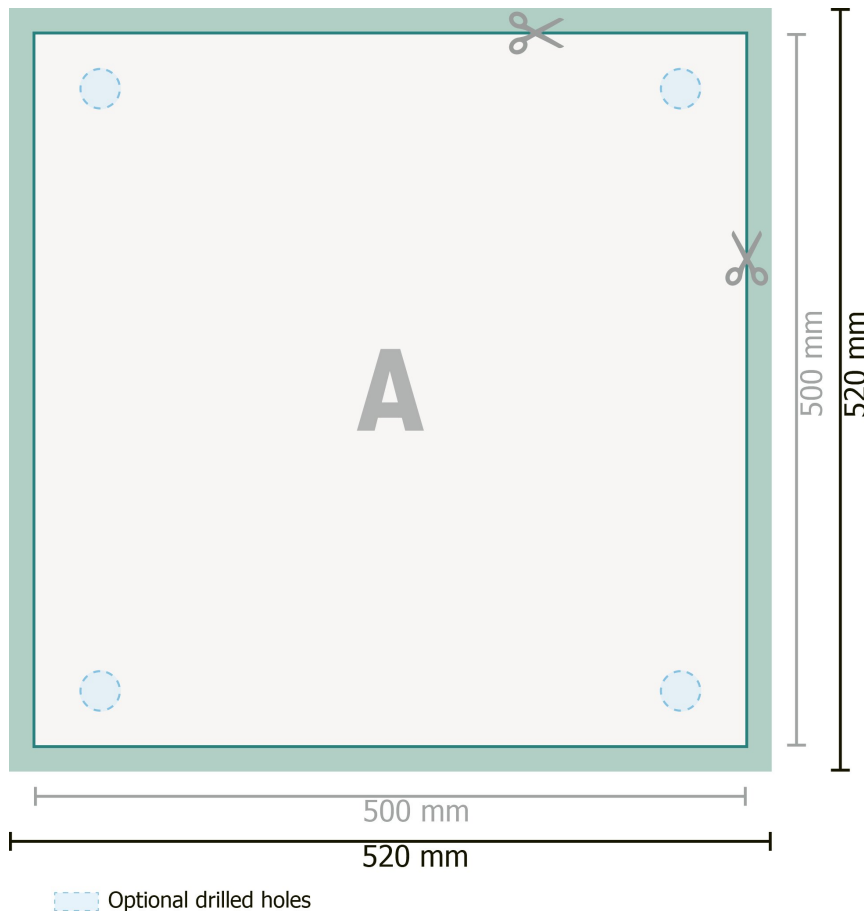

Rigid foam boards, 50 x 50 cm

Dataformat (incl. 10 mm bleed):
52 x 52 cm

Trimmed size:
50 x 50 cm

bleed:
10 mm

Safety margin:
4 mm

Maintaining space between the text/information and the edge of the trimmed format prevents undesirable cuts.

Explanation of symbols

Bleed

Reading direction

Trimmed size

Data format

We will cut/perforate your product here

Please note:

Allow for trim allowance and safety margin according to instructions.

Arrange background graphics, images or graphics up to the edge of the data format.

Tolerances may occur during production due to cutting, punching and folding processes.

Printing data: Instructions and templates can be found under the menu item *Printing data* at www.onlineprinters.com