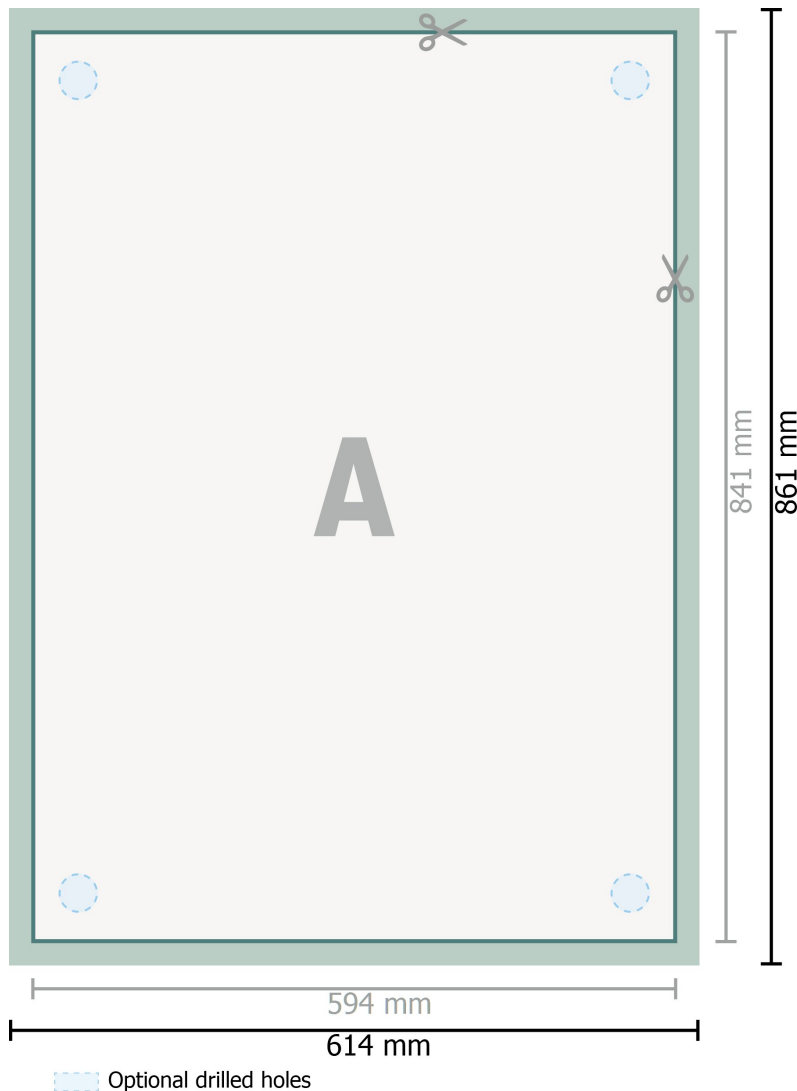

Rigid foam boards, A1

**Dataformat (incl. 10 mm bleed):**

61,4 x 86,1 cm

Trimmed size:

59,4 x 84,1 cm

bleed:

10 mm

Safety margin:

4 mm

Maintaining space between the text/information and the edge of the trimmed format prevents undesirable cuts.

Explanation of symbols

- Bleed
- Reading direction
- Trimmed size
- Data format
- We will cut/perforate your product here

Please note:

Allow for trim allowance and safety margin according to instructions.

Arrange background graphics, images or graphics up to the edge of the data format.

Tolerances may occur during production due to cutting, punching and folding processes.