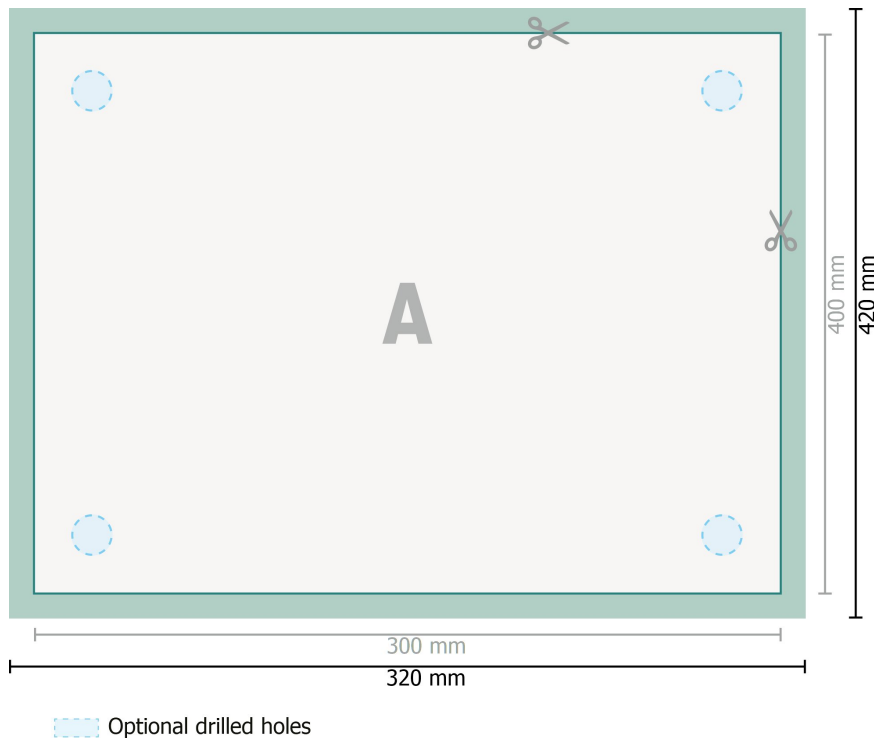

Flexible foam boards, 40 x 30 cm

**Dataformat (incl. 10 mm bleed):**

32 x 42 cm

Trimmed size:

30 x 40 cm

bleed:

10 mm

Safety margin:

4 mm

Maintaining space between the text/information and the edge of the trimmed format prevents undesirable cuts.

Explanation of symbols

Bleed

Reading direction

Trimmed size

Data format

We will cut/perforate your product here

Please note:

Allow for trim allowance and safety margin according to instructions.

Arrange background graphics, images or graphics up to the edge of the data format.

Tolerances may occur during production due to cutting, punching and folding processes.