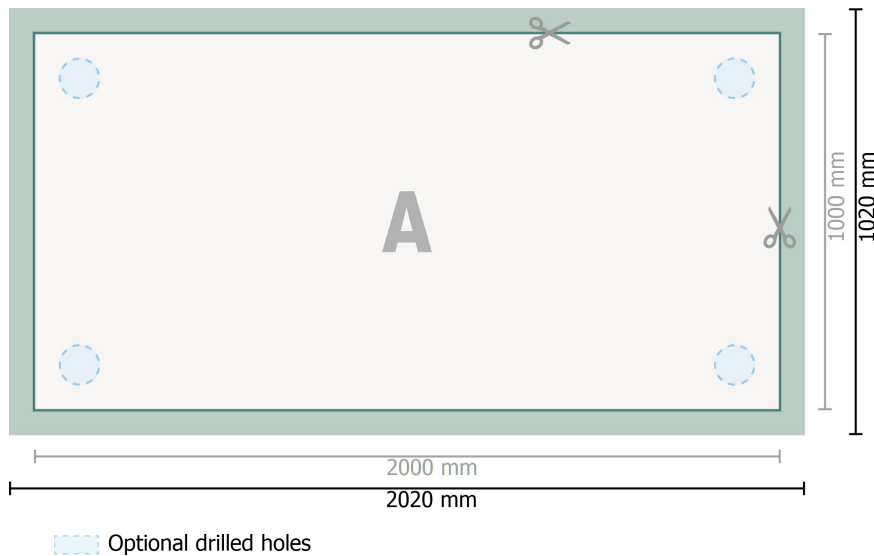

## Flexible foam boards, 200 x 100 cm

**Dataformat (incl. 10 mm bleed):**

202 x 102 cm

**Trimmed size:**

200 x 100 cm

**bleed:**

10 mm

**Safety margin:**

4 mm

Maintaining space between the text/information and the edge of the trimmed format prevents undesirable cuts.

**Explanation of symbols**

 Bleed

 Reading direction

 Trimmed size

 Data format

 We will cut/perforate your product here

---

**Please note:**

Allow for trim allowance and safety margin according to instructions.

Arrange background graphics, images or graphics up to the edge of the data format.

Tolerances may occur during production due to cutting, punching and folding processes.