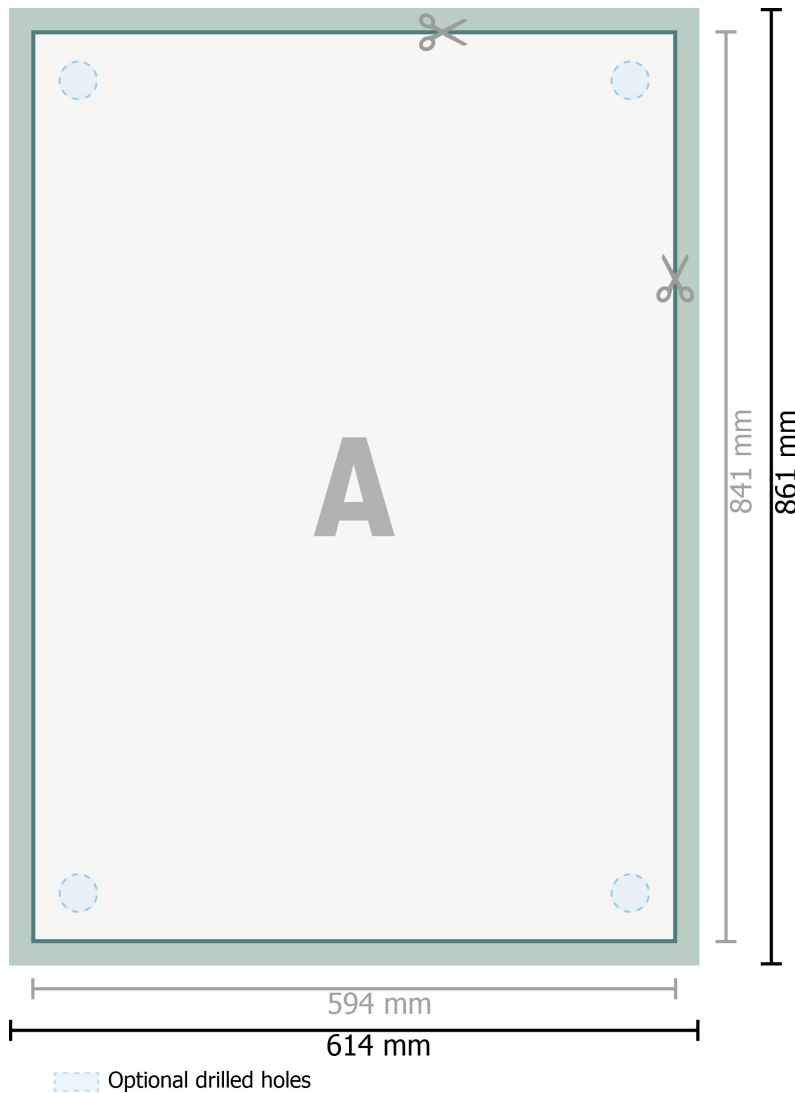

## Flexible foam boards, A1

**Dataformat (incl. 10 mm bleed):**

61,4 x 86,1 cm

**Trimmed size:**

59,4 x 84,1 cm

**bleed:**

10 mm

**Safety margin:**

4 mm

Maintaining space between the text/information and the edge of the trimmed format prevents undesirable cuts.

**Explanation of symbols**

Bleed

Reading direction

Trimmed size

Data format

We will cut/perforate your product here

**Please note:**

Allow for trim allowance and safety margin according to instructions.

Arrange background graphics, images or graphics up to the edge of the data format.

Tolerances may occur during production due to cutting, punching and folding processes.