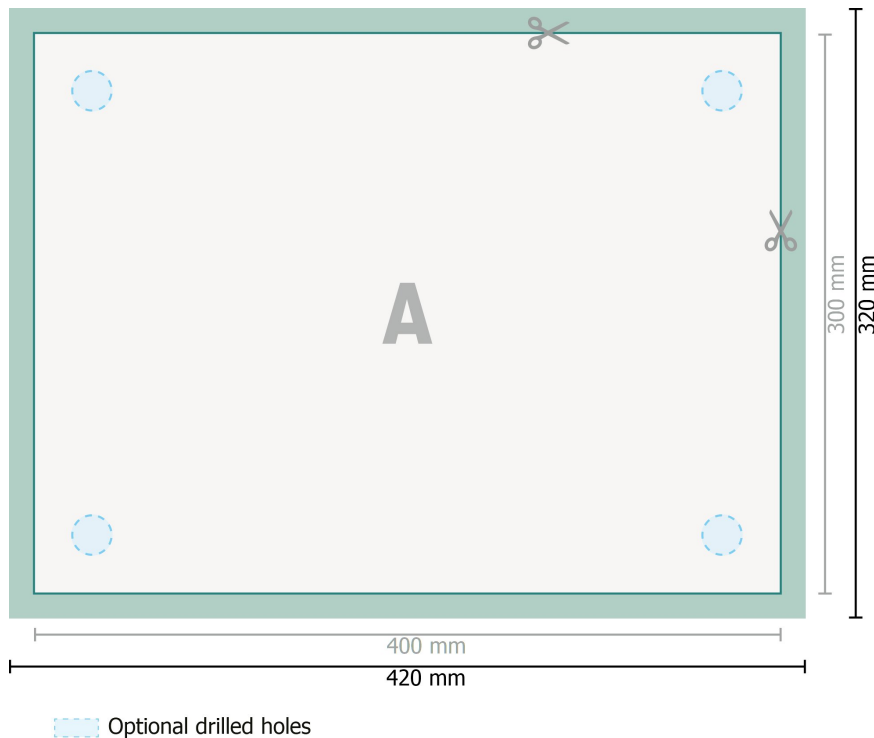

Acrylic glass sheets, 40 x 30 cm

Dataformat (incl. 10 mm bleed):
42 x 32 cm

Trimmed size:
40 x 30 cm

bleed:
10 mm

Safety margin:
4 mm

Maintaining space between the text/information and the edge of the trimmed format prevents undesirable cuts.

Explanation of symbols

Bleed

Reading direction

Trimmed size

Data format

We will cut/perforate your product here

Please note:

Allow for trim allowance and safety margin according to instructions.

Arrange background graphics, images or graphics up to the edge of the data format.

Tolerances may occur during production due to cutting, punching and folding processes.

Printing data: Instructions and templates can be found under the menu item *Printing data* at www.onlineprinters.com