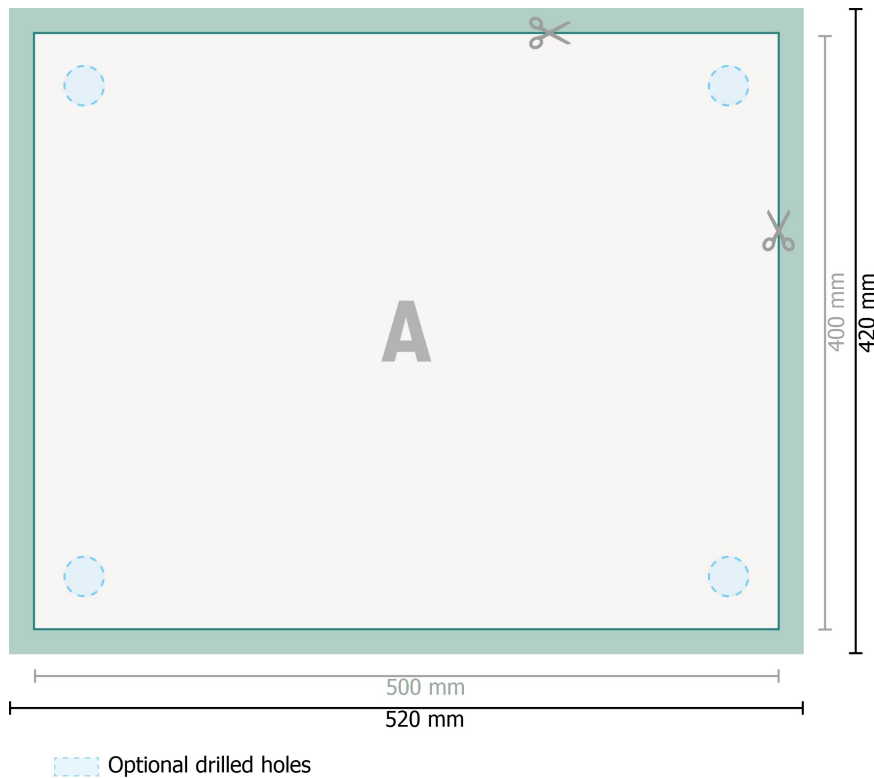

## Acrylic glass sheets, 50 x 40 cm

**Dataformat (incl. 10 mm bleed):**  
52 x 42 cm

**Trimmed size:**  
50 x 40 cm

**bleed:**  
10 mm

**Safety margin:**  
4 mm

Maintaining space between the text/information and the edge of the trimmed format prevents undesirable cuts.

### Explanation of symbols

Bleed

Reading direction

Trimmed size

Data format

We will cut/perforate your product here

### Please note:

Allow for trim allowance and safety margin according to instructions.

Arrange background graphics, images or graphics up to the edge of the data format.

Tolerances may occur during production due to cutting, punching and folding processes.