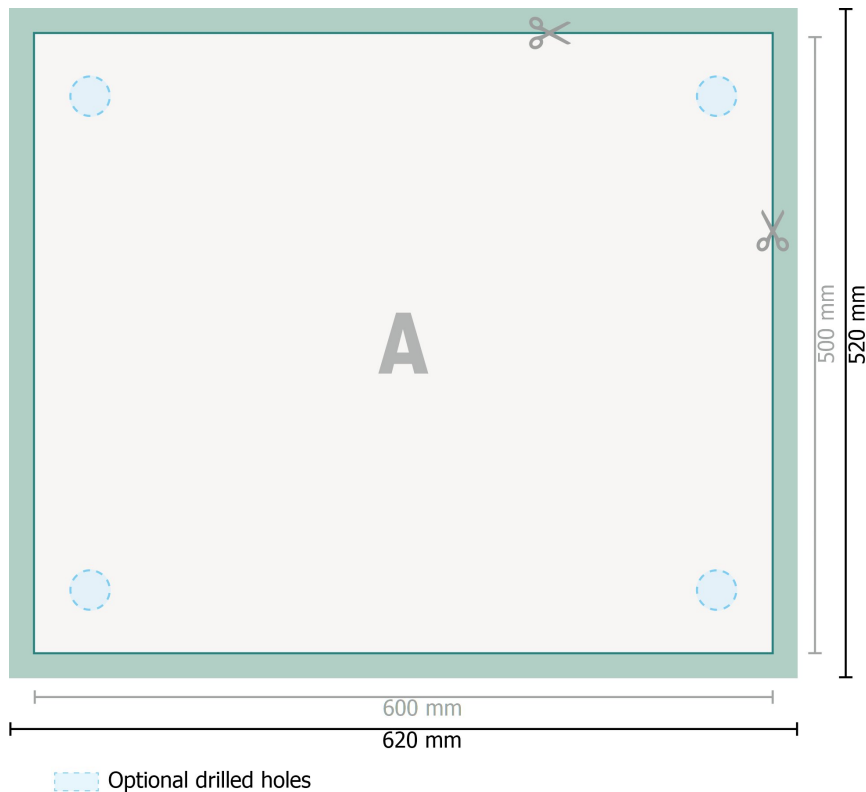

Acrylic glass sheets, 60 x 50 cm

Dataformat (incl. 10 mm bleed):
62 x 52 cm

Trimmed size:
60 x 50 cm

bleed:
10 mm

Safety margin:
4 mm

Maintaining space between the text/information and the edge of the trimmed format prevents undesirable cuts.

Explanation of symbols

Bleed

Reading direction

Trimmed size

Data format

We will cut/perforate your product here

Please note:

Allow for trim allowance and safety margin according to instructions.

Arrange background graphics, images or graphics up to the edge of the data format.

Tolerances may occur during production due to cutting, punching and folding processes.

Printing data: Instructions and templates can be found under the menu item *Printing data* at www.onlineprinters.com