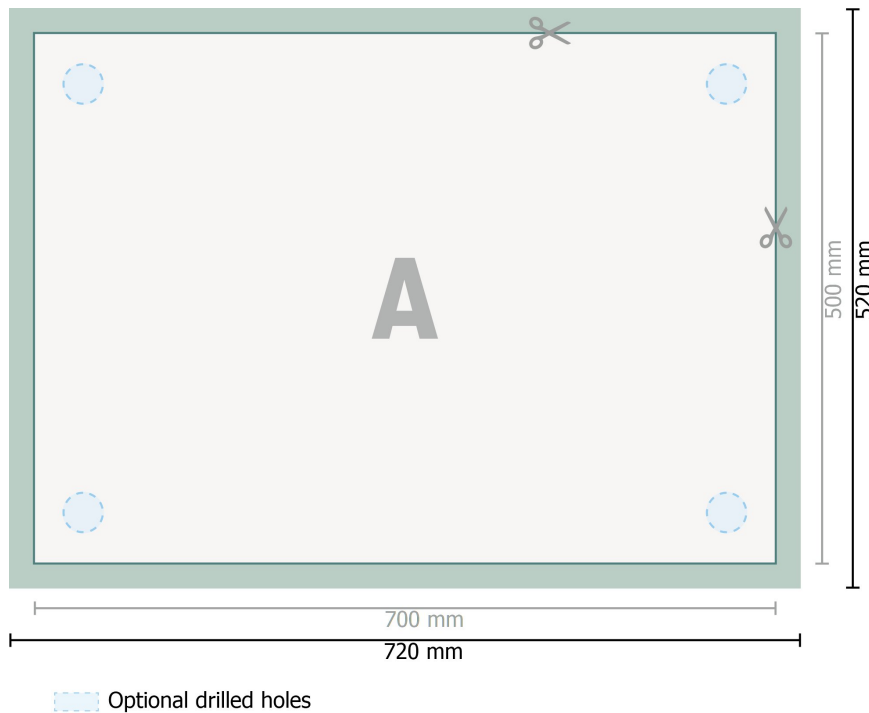

## Acrylic glass sheets, 70 x 50 cm

**Dataformat (incl. 10 mm bleed):**

72 x 52 cm

**Trimmed size:**

70 x 50 cm

**bleed:**

10 mm

**Safety margin:**

4 mm

Maintaining space between the text/information and the edge of the trimmed format prevents undesirable cuts.

**Explanation of symbols**

 Bleed

 Reading direction

 Trimmed size

 Data format

 We will cut/perforate your product here

---

**Please note:**

Allow for trim allowance and safety margin according to instructions.

Arrange background graphics, images or graphics up to the edge of the data format.

Tolerances may occur during production due to cutting, punching and folding processes.