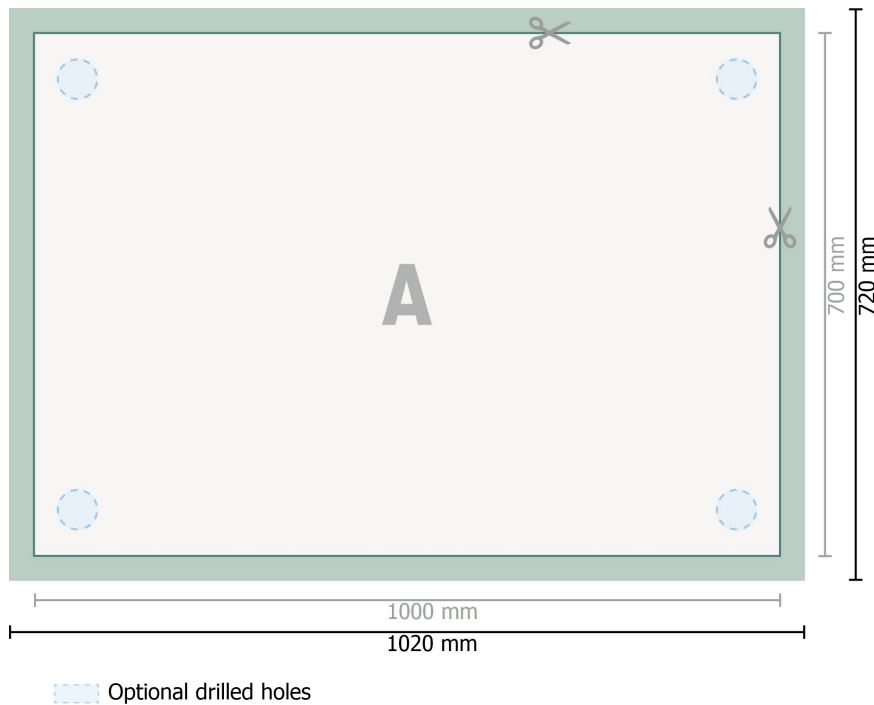

Acrylic glass sheets, 100 x 70 cm

Dataformat (incl. 10 mm bleed):
102 x 72 cm

Trimmed size:
100 x 70 cm

bleed:
10 mm

Safety margin:
4 mm

Maintaining space between the text/information and the edge of the trimmed format prevents undesirable cuts.

Explanation of symbols

Bleed

Reading direction

Trimmed size

Data format

We will cut/perforate your product here

Please note:

Allow for trim allowance and safety margin according to instructions.

Arrange background graphics, images or graphics up to the edge of the data format.

Tolerances may occur during production due to cutting, punching and folding processes.

Printing data: Instructions and templates can be found under the menu item *Printing data* at www.onlineprinters.com