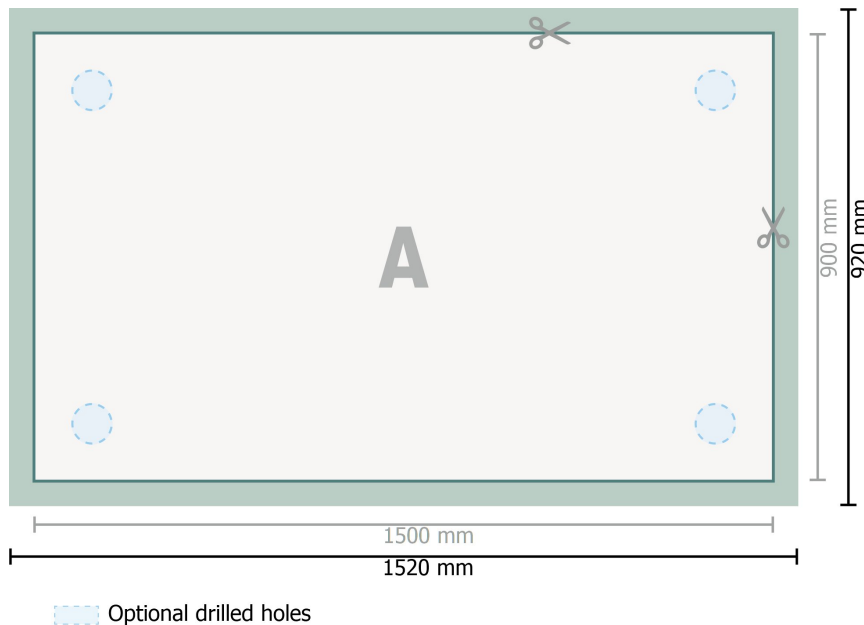

Acrylic glass sheets, 150 x 90 cm

Dataformat (incl. 10 mm bleed):
152 x 92 cm

Trimmed size:
150 x 90 cm

bleed:
10 mm

Safety margin:
4 mm

Maintaining space between the text/information and the edge of the trimmed format prevents undesirable cuts.

Explanation of symbols

Bleed

Reading direction

Trimmed size

Data format

We will cut/perforate your product here

Please note:

Allow for trim allowance and safety margin according to instructions.

Arrange background graphics, images or graphics up to the edge of the data format.

Tolerances may occur during production due to cutting, punching and folding processes.

Printing data: Instructions and templates can be found under the menu item *Printing data* at www.onlineprinters.com