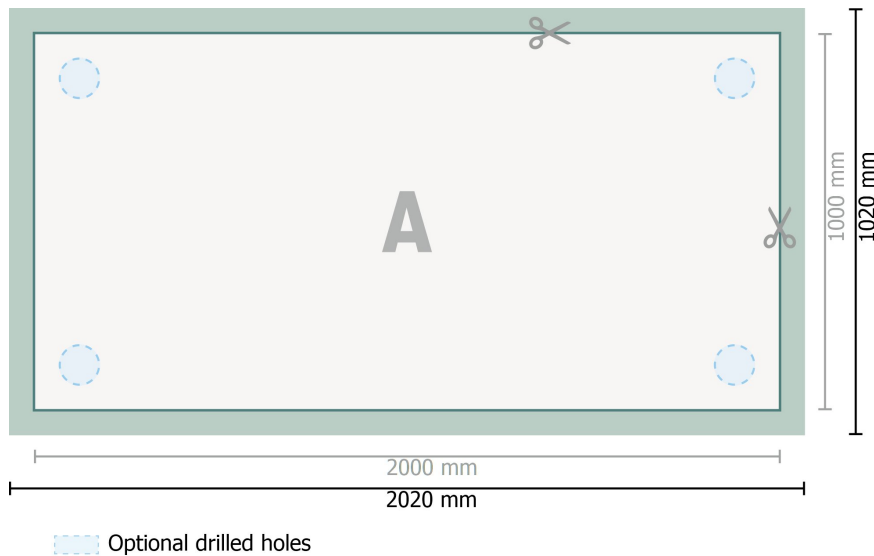

## Acrylic glass sheets, 200 x 100 cm

**Dataformat (incl. 10 mm bleed):**

202 x 102 cm

**Trimmed size:**

200 x 100 cm

**bleed:**

10 mm

**Safety margin:**

4 mm

Maintaining space between the text/information and the edge of the trimmed format prevents undesirable cuts.

**Explanation of symbols**

 Bleed

 Reading direction

 Trimmed size

 Data format

 We will cut/perforate your product here

---

**Please note:**

Allow for trim allowance and safety margin according to instructions.

Arrange background graphics, images or graphics up to the edge of the data format.

Tolerances may occur during production due to cutting, punching and folding processes.