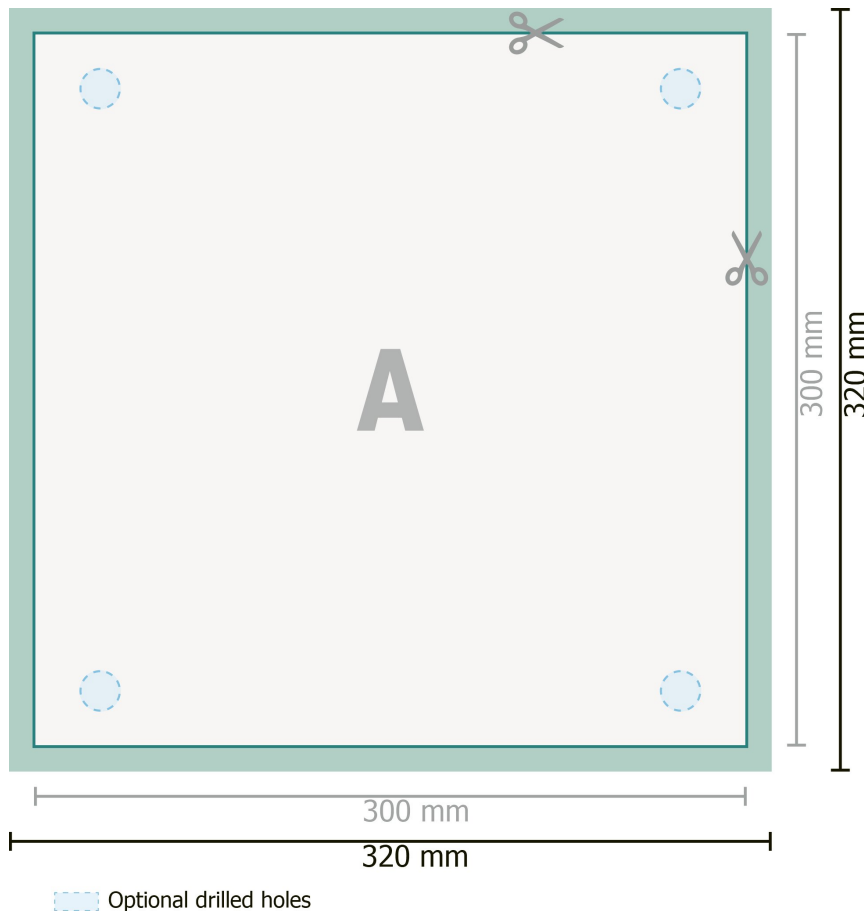

Acrylic glass sheets, 30 x 30 cm

Dataformat (incl. 10 mm bleed):
32 x 32 cm

Trimmed size:
30 x 30 cm

bleed:
10 mm

Safety margin:
4 mm

Maintaining space between the text/information and the edge of the trimmed format prevents undesirable cuts.

Explanation of symbols

Bleed

Reading direction

Trimmed size

Data format

We will cut/perforate your product here

Please note:

Allow for trim allowance and safety margin according to instructions.

Arrange background graphics, images or graphics up to the edge of the data format.

Tolerances may occur during production due to cutting, punching and folding processes.

Printing data: Instructions and templates can be found under the menu item *Printing data* at www.onlineprinters.com