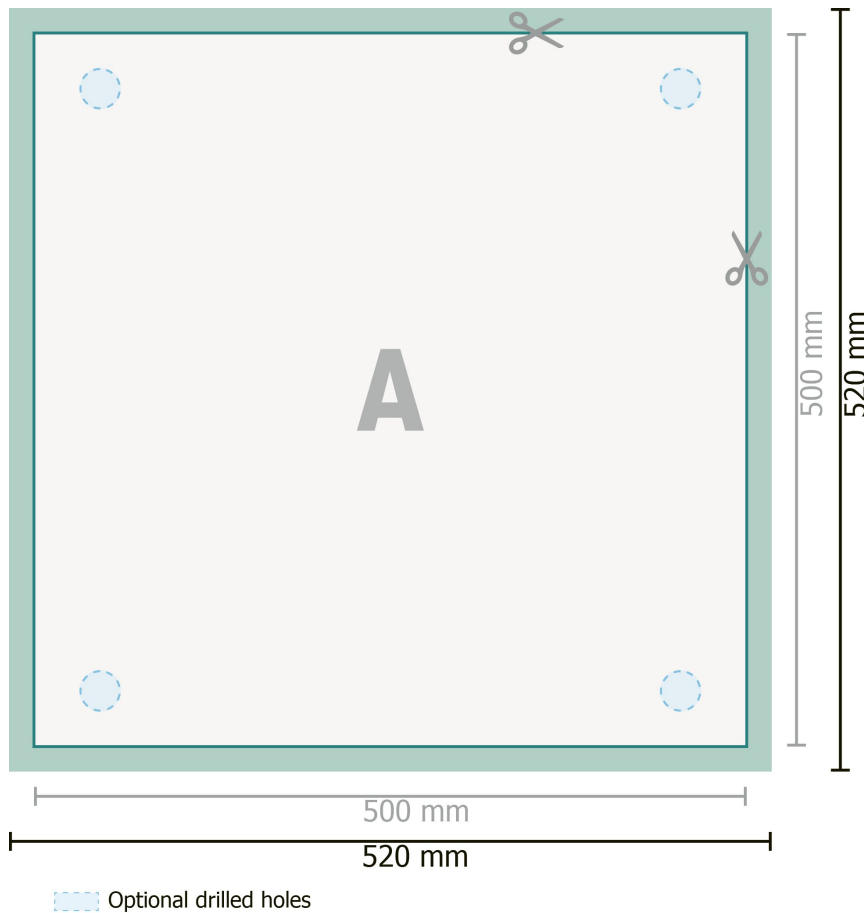

Acrylic glass sheets, 50 x 50 cm

Dataformat (incl. 10 mm bleed):
52 x 52 cm

Trimmed size:
50 x 50 cm

bleed:
10 mm

Safety margin:
4 mm

Maintaining space between the text/information and the edge of the trimmed format prevents undesirable cuts.

Explanation of symbols

Bleed

Reading direction

Trimmed size

Data format

We will cut/perforate your product here

Please note:

Allow for trim allowance and safety margin according to instructions.

Arrange background graphics, images or graphics up to the edge of the data format.

Tolerances may occur during production due to cutting, punching and folding processes.

Printing data: Instructions and templates can be found under the menu item *Printing data* at www.onlineprinters.com