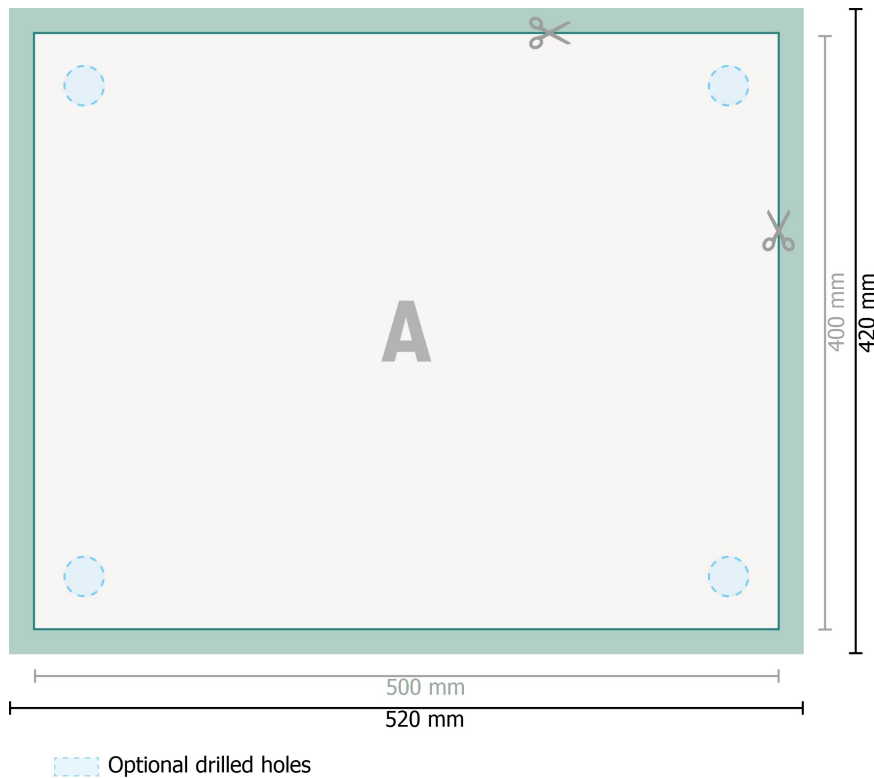

Rigid foam boards, 50 x 40 cm

Dataformat (incl. 10 mm bleed):
52 x 42 cm

Trimmed size:
50 x 40 cm

bleed:
10 mm

Safety margin:
4 mm

Maintaining space between the text/information and the edge of the trimmed format prevents undesirable cuts.

Explanation of symbols

Bleed

Reading direction

Trimmed size

Data format

We will cut/perforate your product here

Please note:

Allow for trim allowance and safety margin according to instructions.

Arrange background graphics, images or graphics up to the edge of the data format.

Tolerances may occur during production due to cutting, punching and folding processes.

Printing data: Instructions and templates can be found under the menu item *Printing data* at www.onlineprinters.com