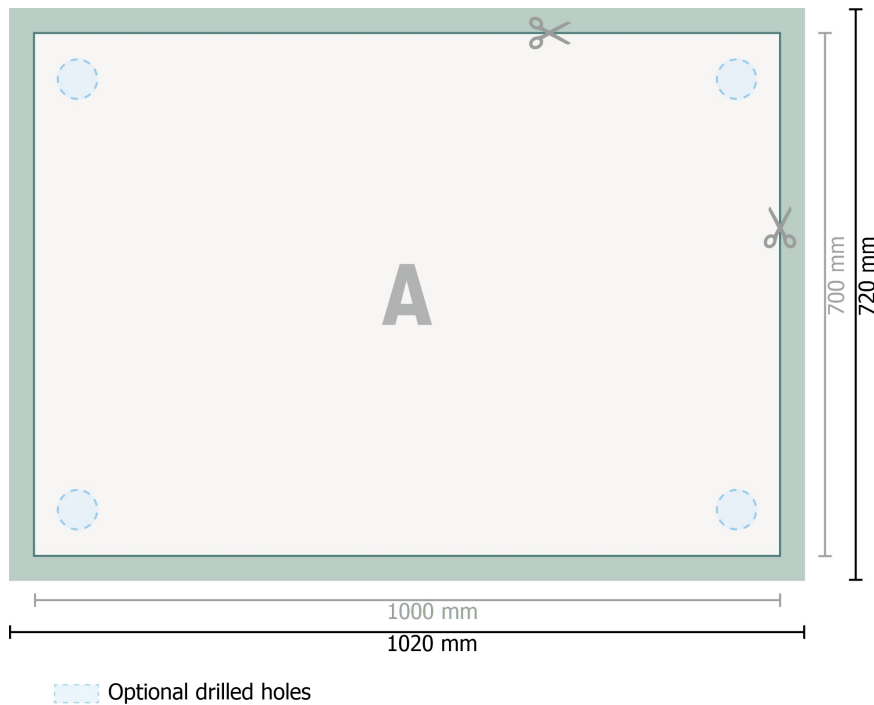

## Rigid foam boards, 100 x 70 cm

**Dataformat (incl. 10 mm bleed):**  
102 x 72 cm

**Trimmed size:**  
100 x 70 cm

**bleed:**  
10 mm

**Safety margin:**  
4 mm

Maintaining space between the text/information and the edge of the trimmed format prevents undesirable cuts.

### Explanation of symbols

Bleed

Reading direction

Trimmed size

Data format

We will cut/perforate your product here

### Please note:

Allow for trim allowance and safety margin according to instructions.

Arrange background graphics, images or graphics up to the edge of the data format.

Tolerances may occur during production due to cutting, punching and folding processes.