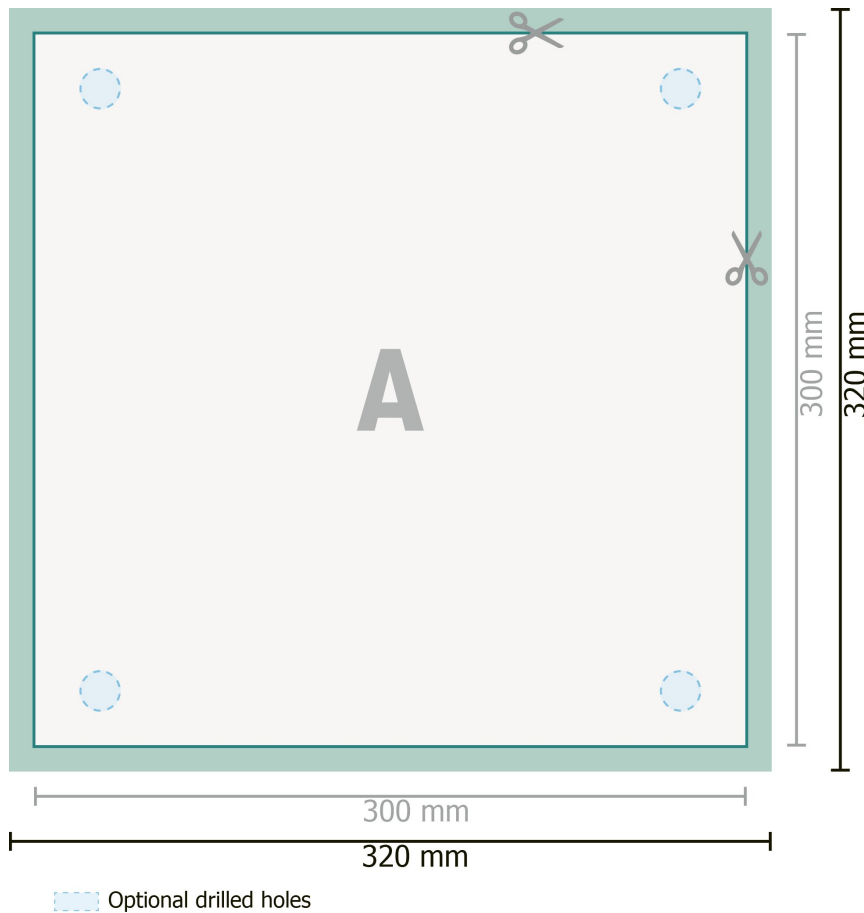

Rigid foam boards, 30 x 30 cm

**Dataformat (incl. 10 mm bleed):**

32 x 32 cm

Trimmed size:

30 x 30 cm

bleed:

10 mm

Safety margin:

4 mm

Maintaining space between the text/information and the edge of the trimmed format prevents undesirable cuts.

Explanation of symbols

Bleed

Reading direction

Trimmed size

Data format

We will cut/perforate your product here

Please note:

Allow for trim allowance and safety margin according to instructions.

Arrange background graphics, images or graphics up to the edge of the data format.

Tolerances may occur during production due to cutting, punching and folding processes.