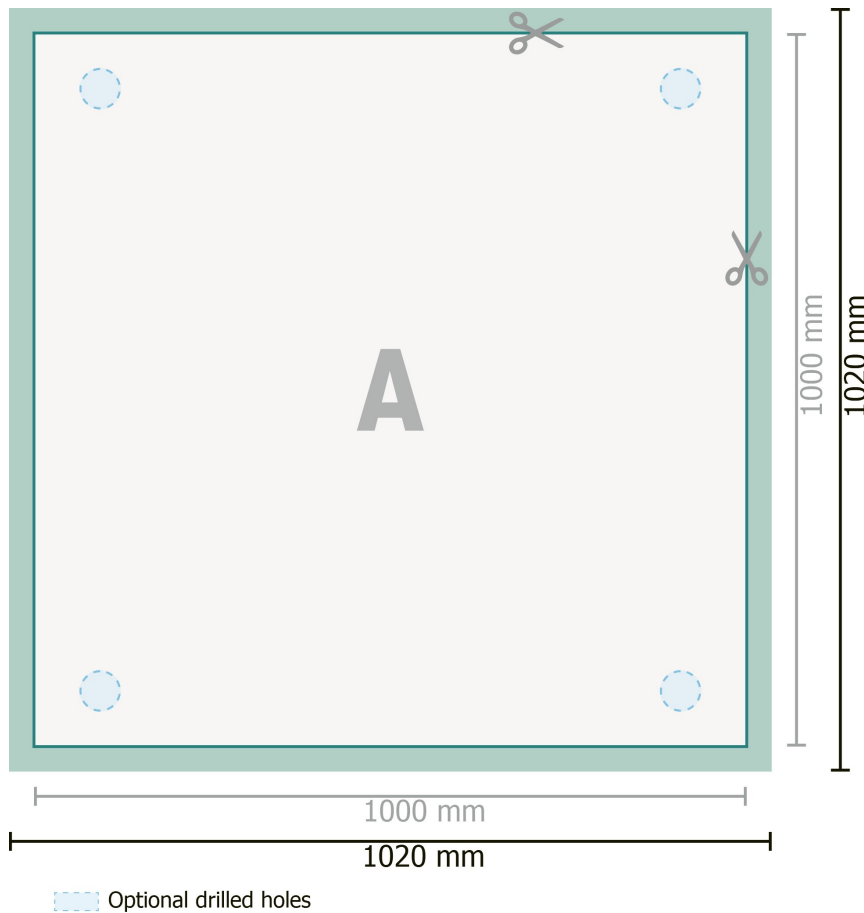

## Rigid foam boards, 100 x 100 cm

**Dataformat (incl. 10 mm bleed):**  
102 x 102 cm

**Trimmed size:**  
100 x 100 cm

**bleed:**  
10 mm

**Safety margin:**  
4 mm

Maintaining space between the text/information and the edge of the trimmed format prevents undesirable cuts.

### Explanation of symbols

Bleed

Reading direction

Trimmed size

Data format

We will cut/perforate your product here

### Please note:

Allow for trim allowance and safety margin according to instructions.

Arrange background graphics, images or graphics up to the edge of the data format.

Tolerances may occur during production due to cutting, punching and folding processes.