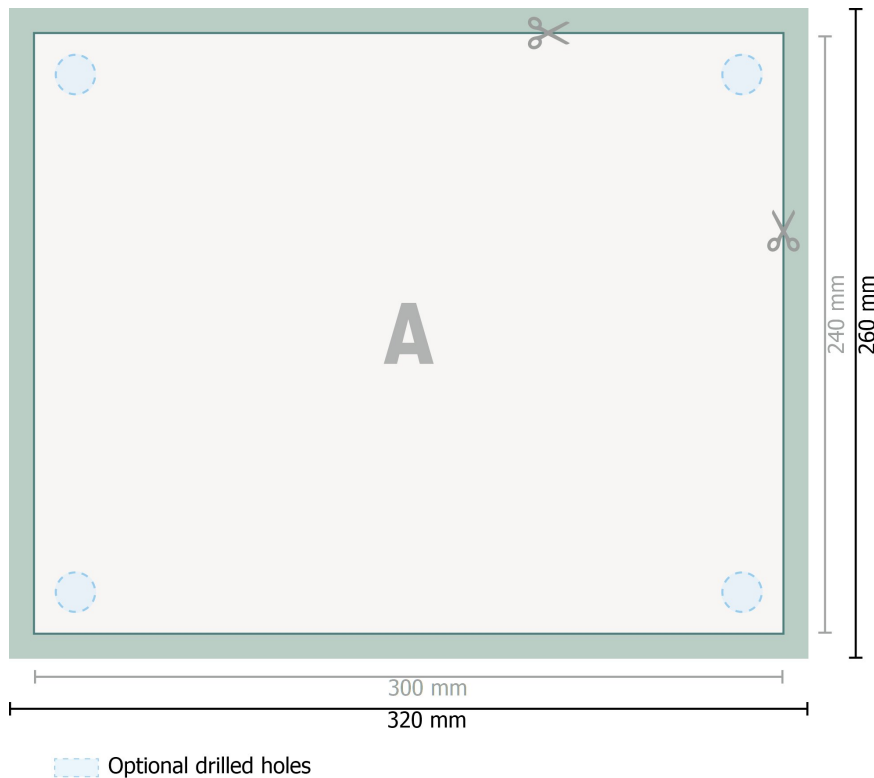

Flexible foam boards, 30 cm 24 cm

**Dataformat (incl. 10 mm bleed):**

32 x 26 cm

Trimmed size:

30 x 24 cm

bleed:

10 mm

Safety margin:

4 mm

Maintaining space between the text/information and the edge of the trimmed format prevents undesirable cuts.

Explanation of symbols

Bleed

Reading direction

Trimmed size

Data format

We will cut/perforate your product here

Please note:

Allow for trim allowance and safety margin according to instructions.

Arrange background graphics, images or graphics up to the edge of the data format.

Tolerances may occur during production due to cutting, punching and folding processes.