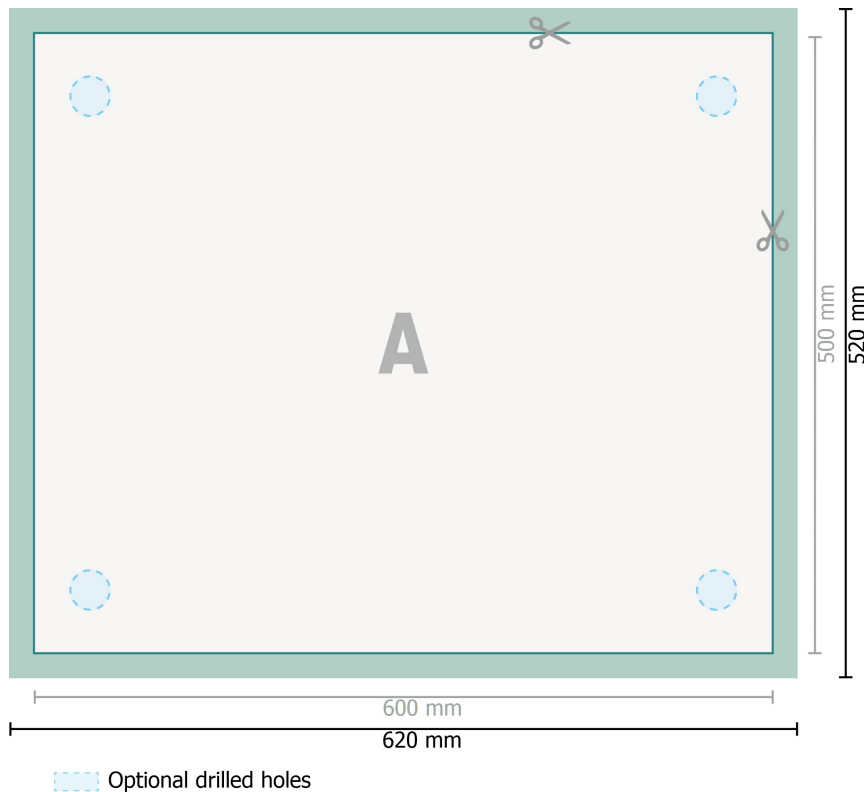

Flexible foam boards, 60 x 50 cm

Dataformat (incl. 10 mm bleed):
62 x 52 cm

Trimmed size:
60 x 50 cm

bleed:
10 mm

Safety margin:
4 mm

Maintaining space between the text/information and the edge of the trimmed format prevents undesirable cuts.

Explanation of symbols

Bleed

Reading direction

Trimmed size

Data format

We will cut/perforate your product here

Please note:

Allow for trim allowance and safety margin according to instructions.

Arrange background graphics, images or graphics up to the edge of the data format.

Tolerances may occur during production due to cutting, punching and folding processes.

Printing data: Instructions and templates can be found under the menu item *Printing data* at www.onlineprinters.com