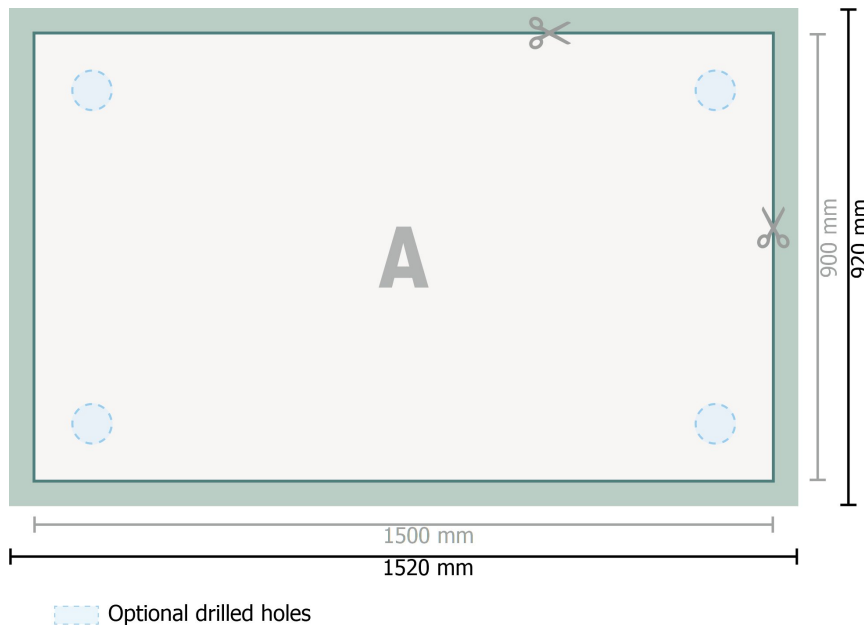

Flexible foam boards, 150 x 90 cm

Dataformat (incl. 10 mm bleed):
152 x 92 cm

Trimmed size:
150 x 90 cm

bleed:
10 mm

Safety margin:
4 mm

Maintaining space between the text/information and the edge of the trimmed format prevents undesirable cuts.

Explanation of symbols

Bleed

Reading direction

Trimmed size

Data format

We will cut/perforate your product here

Please note:

Allow for trim allowance and safety margin according to instructions.

Arrange background graphics, images or graphics up to the edge of the data format.

Tolerances may occur during production due to cutting, punching and folding processes.

Printing data: Instructions and templates can be found under the menu item *Printing data* at www.onlineprinters.com