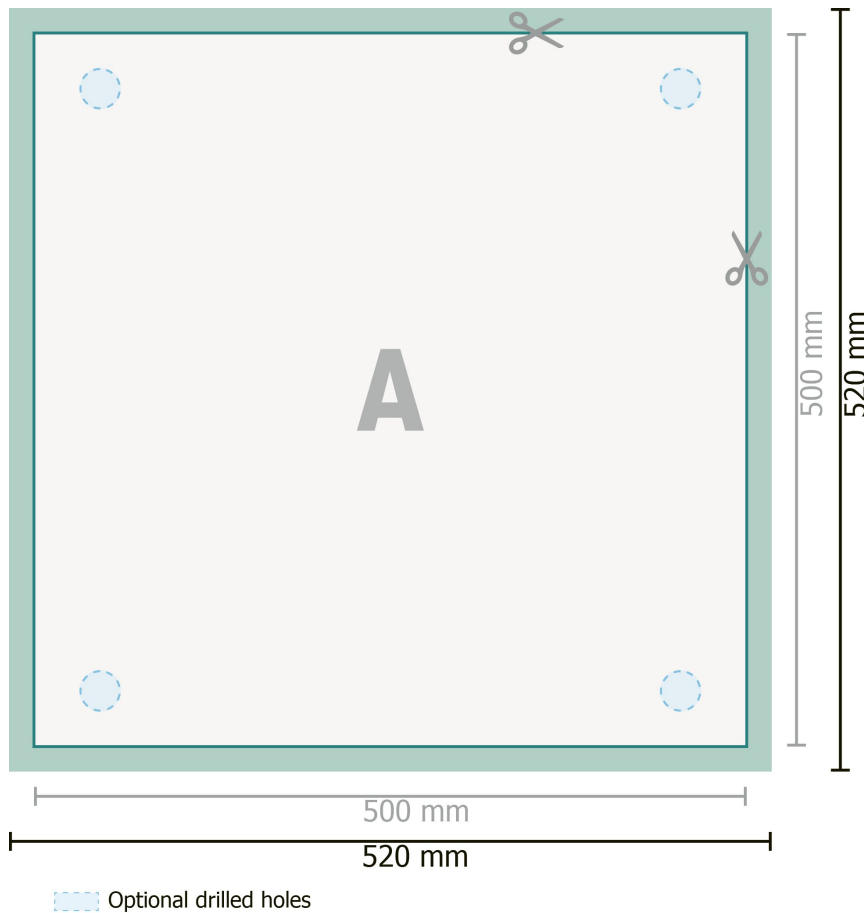

Flexible foam boards, 50 x 50 cm

Dataformat (incl. 10 mm bleed):
52 x 52 cm

Trimmed size:
50 x 50 cm

bleed:
10 mm

Safety margin:
4 mm

Maintaining space between the text/information and the edge of the trimmed format prevents undesirable cuts.

Explanation of symbols

Bleed

Reading direction

Trimmed size

Data format

We will cut/perforate your product here

Please note:

Allow for trim allowance and safety margin according to instructions.

Arrange background graphics, images or graphics up to the edge of the data format.

Tolerances may occur during production due to cutting, punching and folding processes.

Printing data: Instructions and templates can be found under the menu item *Printing data* at www.onlineprinters.com