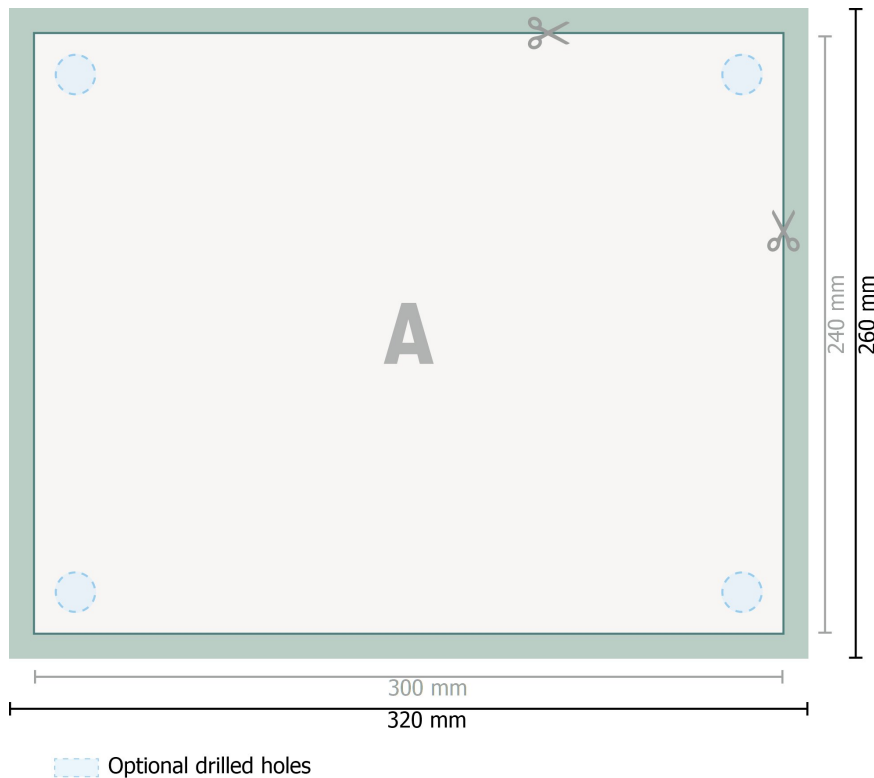

## Acrylic glass sheets, 30 cm 24 cm

**Dataformat (incl. 10 mm bleed):**

32 x 26 cm

**Trimmed size:**

30 x 24 cm

**bleed:**

10 mm

**Safety margin:**

4 mm

Maintaining space between the text/information and the edge of the trimmed format prevents undesirable cuts.

**Explanation of symbols**

Bleed

Reading direction

Trimmed size

Data format

We will cut/perforate your product here

---

**Please note:**

Allow for trim allowance and safety margin according to instructions.

Arrange background graphics, images or graphics up to the edge of the data format.

Tolerances may occur during production due to cutting, punching and folding processes.