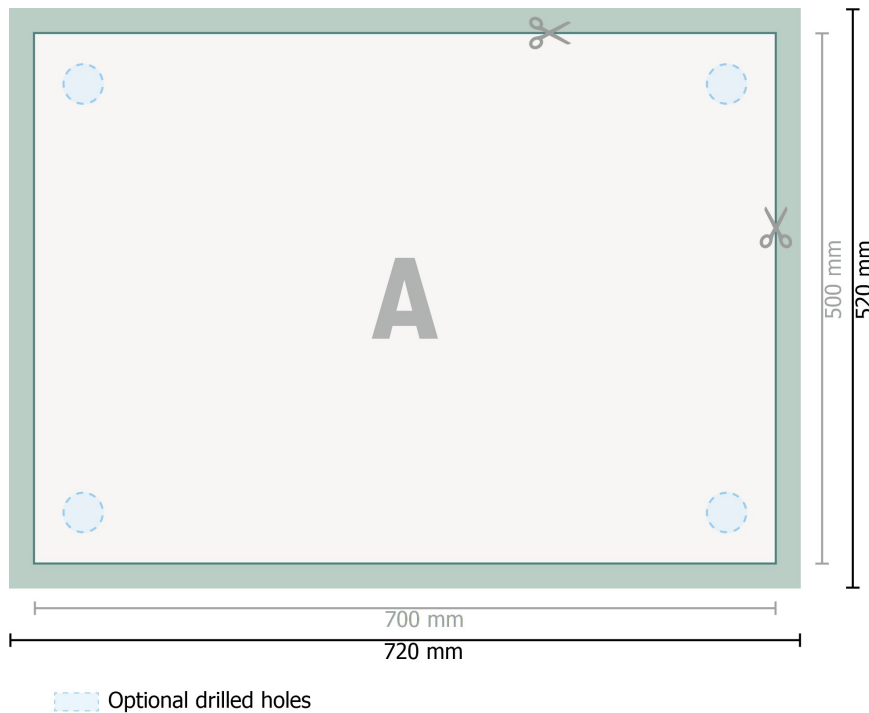

Rigid foam boards, 70 x 50 cm

Dataformat (incl. 10 mm bleed):
72 x 52 cm

Trimmed size:
70 x 50 cm

bleed:
10 mm

Safety margin:
4 mm

Maintaining space between the text/information and the edge of the trimmed format prevents undesirable cuts.

Explanation of symbols

 Bleed

 Reading direction

 Trimmed size

 Data format

 We will cut/perforate your product here

Please note:

Allow for trim allowance and safety margin according to instructions.

Arrange background graphics, images or graphics up to the edge of the data format.

Tolerances may occur during production due to cutting, punching and folding processes.

Printing data: Instructions and templates can be found under the menu item *Printing data* at www.onlineprinters.com