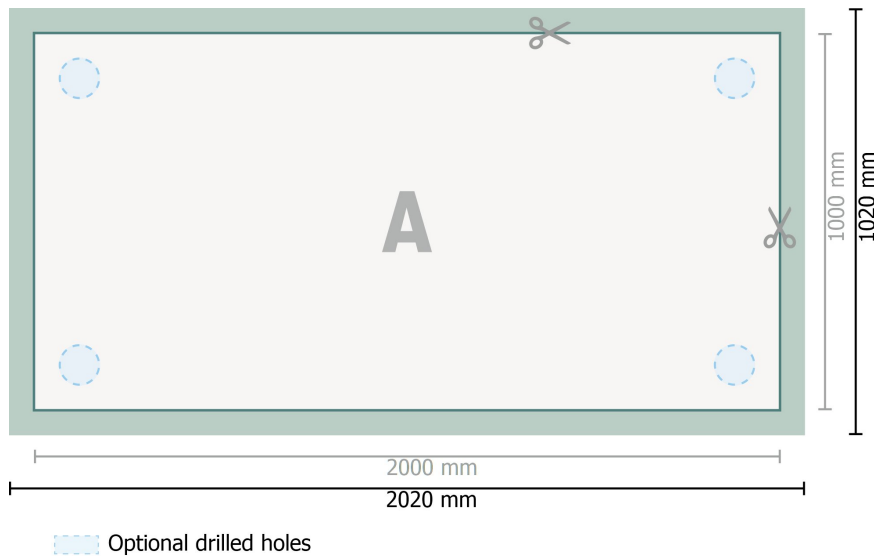

## Rigid foam boards, 200 x 100 cm

**Dataformat (incl. 10 mm bleed):**

202 x 102 cm

**Trimmed size:**

200 x 100 cm

**bleed:**

10 mm

**Safety margin:**

4 mm

Maintaining space between the text/information and the edge of the trimmed format prevents undesirable cuts.

**Explanation of symbols**

 Bleed

**A** Reading direction

 Trimmed size

 Data format

 We will cut/perforate your product here

---

**Please note:**

Allow for trim allowance and safety margin according to instructions.

Arrange background graphics, images or graphics up to the edge of the data format.

Tolerances may occur during production due to cutting, punching and folding processes.