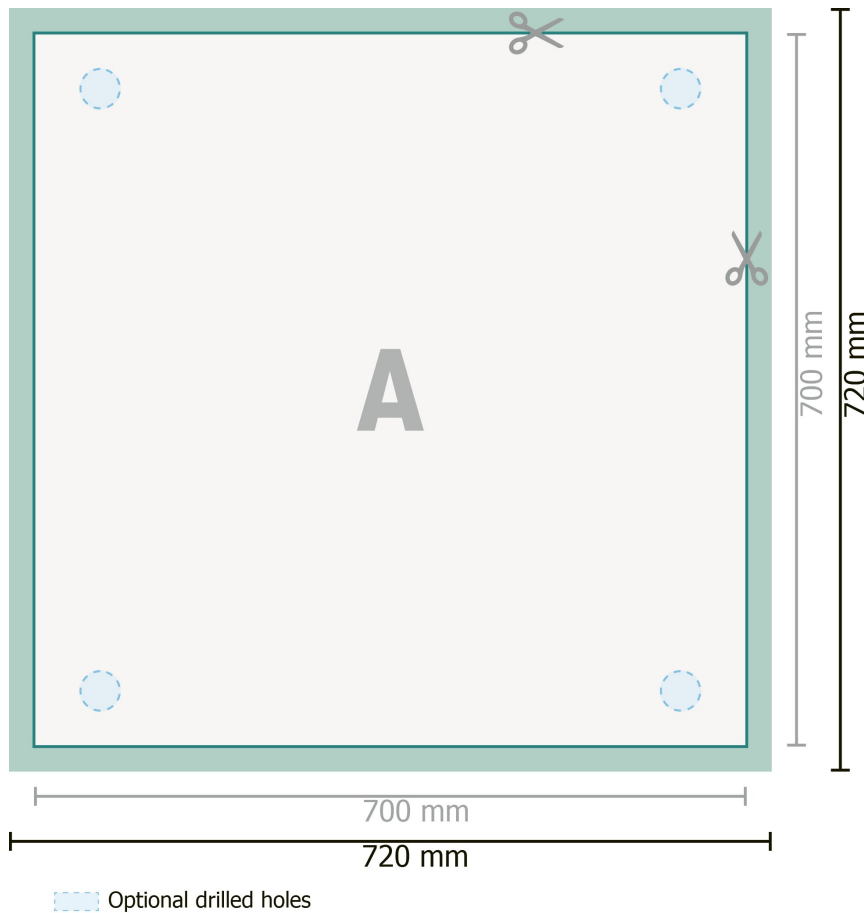

Rigid foam boards, 70 x 70 cm

Dataformat (incl. 10 mm bleed):
72 x 72 cm

Trimmed size:
70 x 70 cm

bleed:
10 mm

Safety margin:
4 mm

Maintaining space between the text/information and the edge of the trimmed format prevents undesirable cuts.

Explanation of symbols

Bleed

Reading direction

Trimmed size

Data format

We will cut/perforate your product here

Please note:

Allow for trim allowance and safety margin according to instructions.

Arrange background graphics, images or graphics up to the edge of the data format.

Tolerances may occur during production due to cutting, punching and folding processes.

Printing data: Instructions and templates can be found under the menu item *Printing data* at www.onlineprinters.com