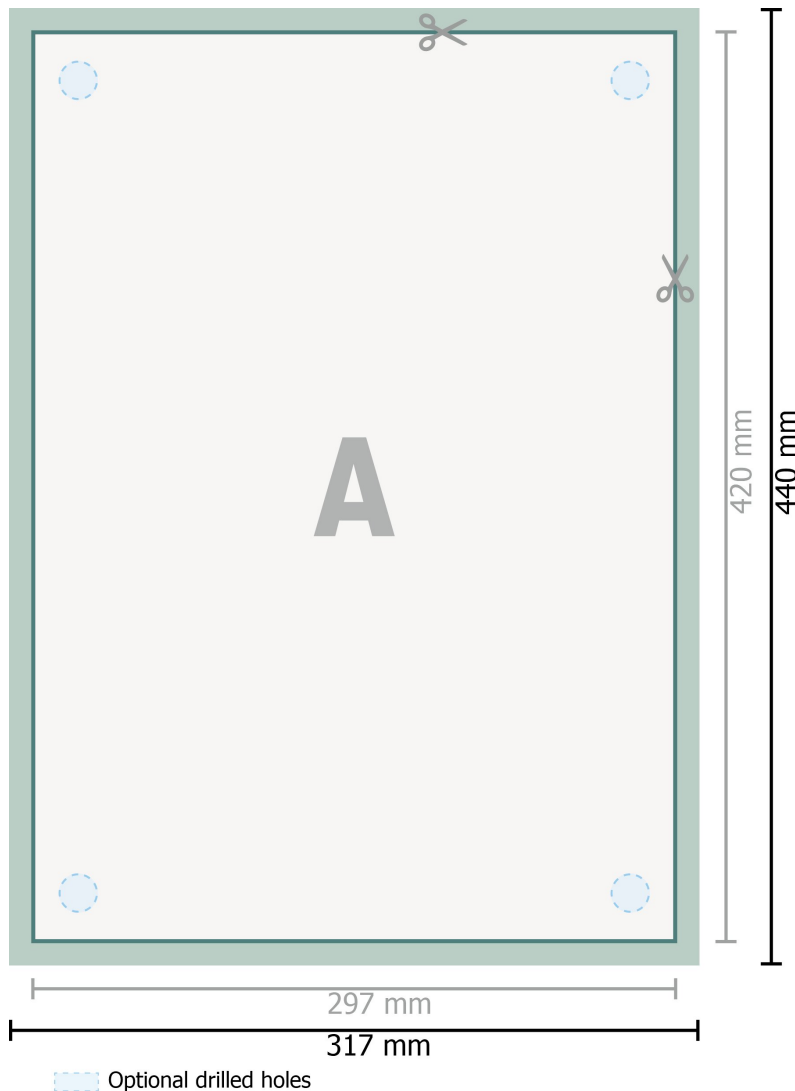

Rigid foam boards, A3

**Dataformat (incl. 10 mm bleed):**

31,7 x 44 cm

Trimmed size:

29,7 x 42 cm

bleed:

10 mm

Safety margin:

4 mm

Maintaining space between the text/information and the edge of the trimmed format prevents undesirable cuts.

Explanation of symbols

Bleed

Reading direction

Trimmed size

Data format

We will cut/perforate your product here

Please note:

Allow for trim allowance and safety margin according to instructions.

Arrange background graphics, images or graphics up to the edge of the data format.

Tolerances may occur during production due to cutting, punching and folding processes.