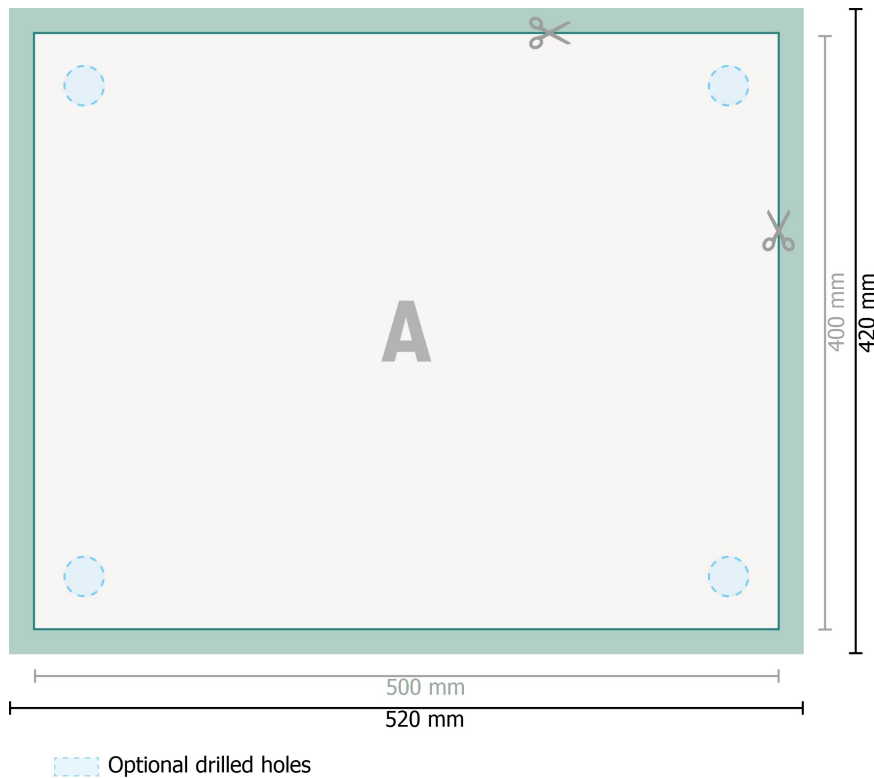

Flexible foam boards, 50 x 40 cm

Dataformat (incl. 10 mm bleed):
52 x 42 cm

Trimmed size:
50 x 40 cm

bleed:
10 mm

Safety margin:
4 mm

Maintaining space between the text/information and the edge of the trimmed format prevents undesirable cuts.

Explanation of symbols

Bleed

Reading direction

Trimmed size

Data format

We will cut/perforate your product here

Please note:

Allow for trim allowance and safety margin according to instructions.

Arrange background graphics, images or graphics up to the edge of the data format.

Tolerances may occur during production due to cutting, punching and folding processes.

Printing data: Instructions and templates can be found under the menu item *Printing data* at www.onlineprinters.com