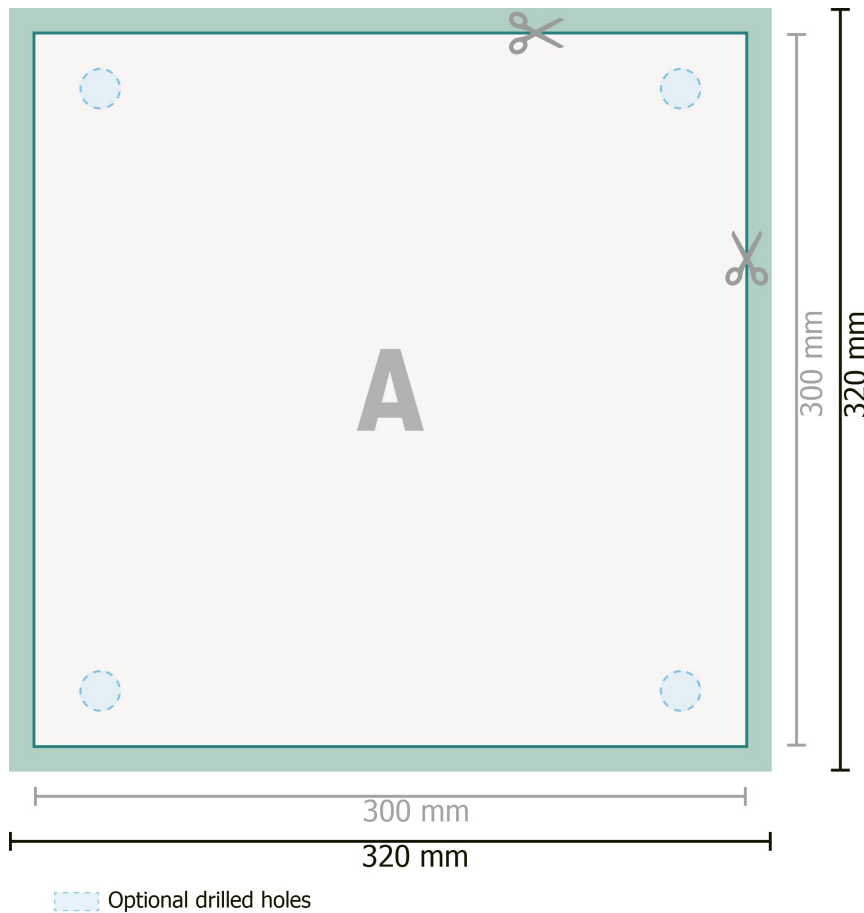

Flexible foam boards, 30 x 30 cm

Dataformat (incl. 10 mm bleed):
32 x 32 cm

Trimmed size:
30 x 30 cm

bleed:
10 mm

Safety margin:
4 mm

Maintaining space between the text/information and the edge of the trimmed format prevents undesirable cuts.

Explanation of symbols

Bleed

Reading direction

Trimmed size

Data format

We will cut/perforate your product here

Please note:

Allow for trim allowance and safety margin according to instructions.

Arrange background graphics, images or graphics up to the edge of the data format.

Tolerances may occur during production due to cutting, punching and folding processes.

Printing data: Instructions and templates can be found under the menu item *Printing data* at www.onlineprinters.com